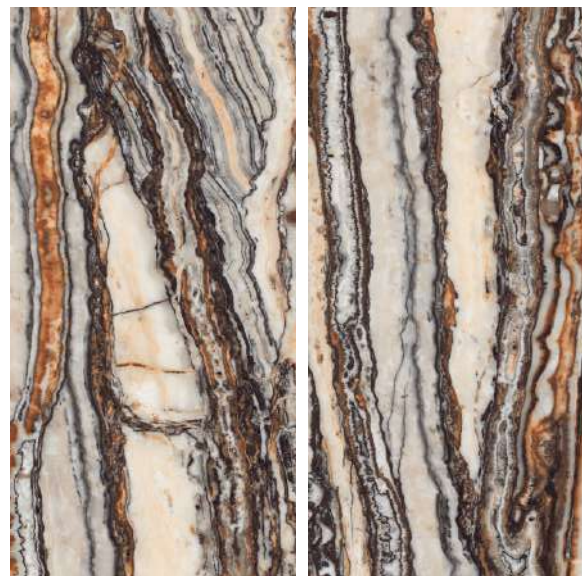

MARMOS BROWN

Finish :
HIGH GLOSS

Size :
600x1200MM

Random :
4

Scan for Virtual

BACK TO INDEX

**HIGH
GLOSS
COLLECTION**