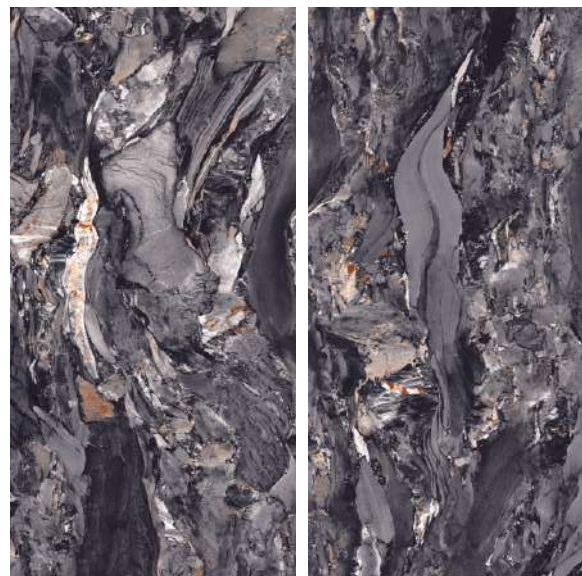

BACK TO INDEX

**HIGH
GLOSS
COLLECTION**

RUIZ AQUA

RUIZ NERO

Finish :
HIGH GLOSS

Size :
600x1200MM

Random :
4

Scan for Virtual