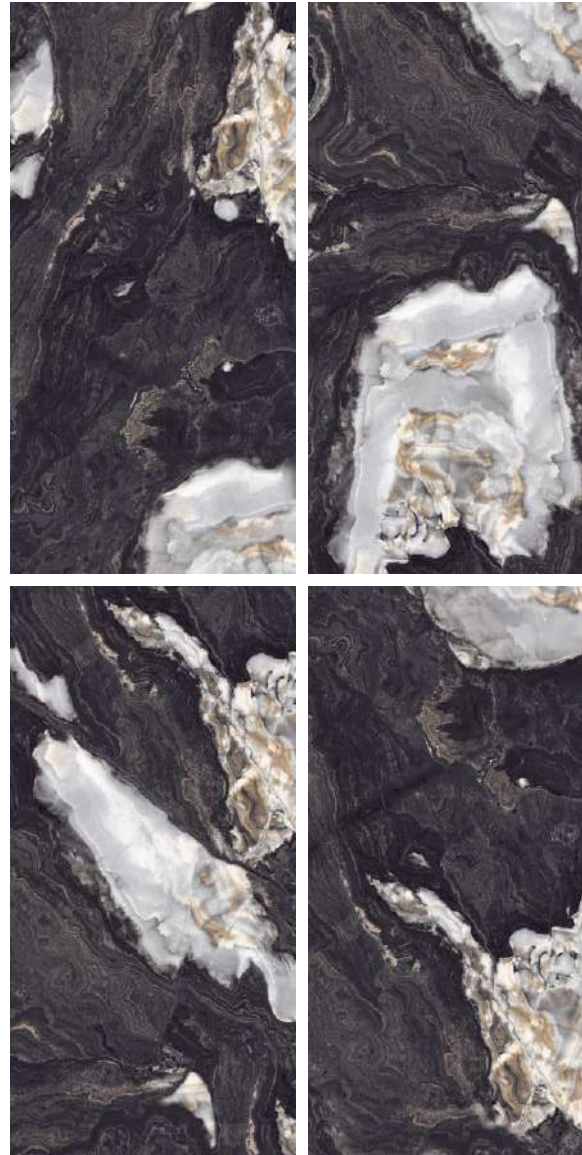

HAMPTON BLACK

Finish :
HIGH GLOSS

Size :
600x1200MM

Random :
4

Scan for Virtual

HIGH
GLOSS
COLLECTION