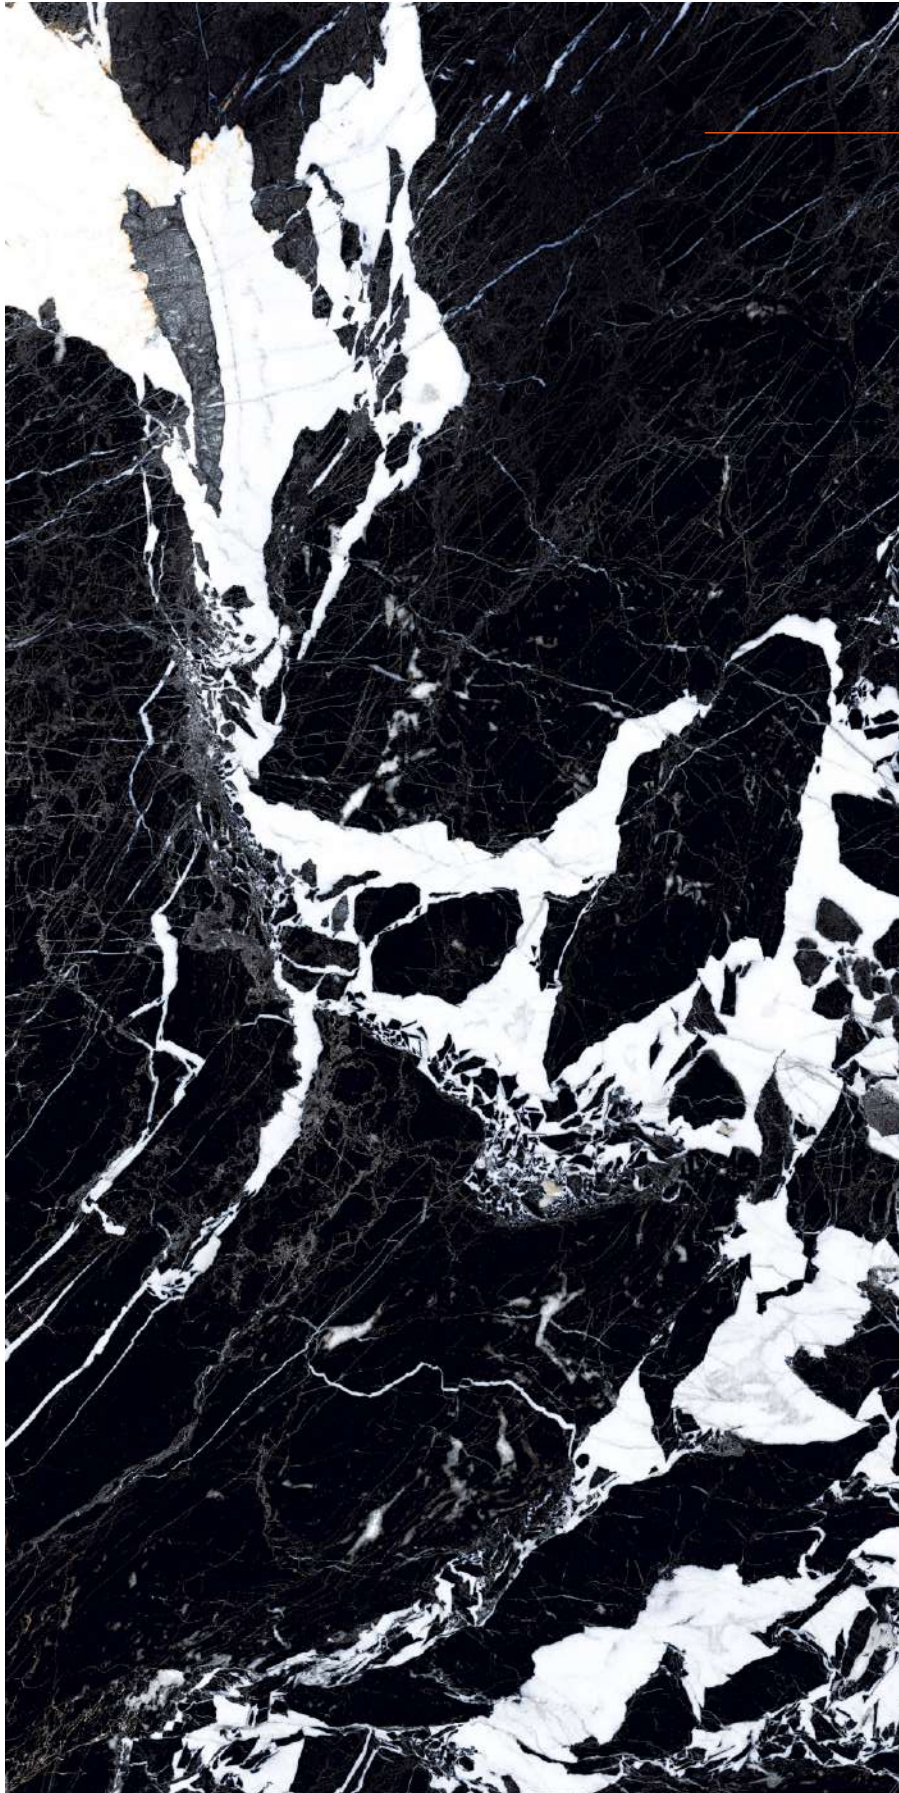

Random :
3

Scan for Virtual

BACK TO INDEX

**HIGH
GLOSS
COLLECTION**

AINARA BROWN

ANTAR BLACK

Finish :
HIGH GLOSS

Size :
600x1200MM