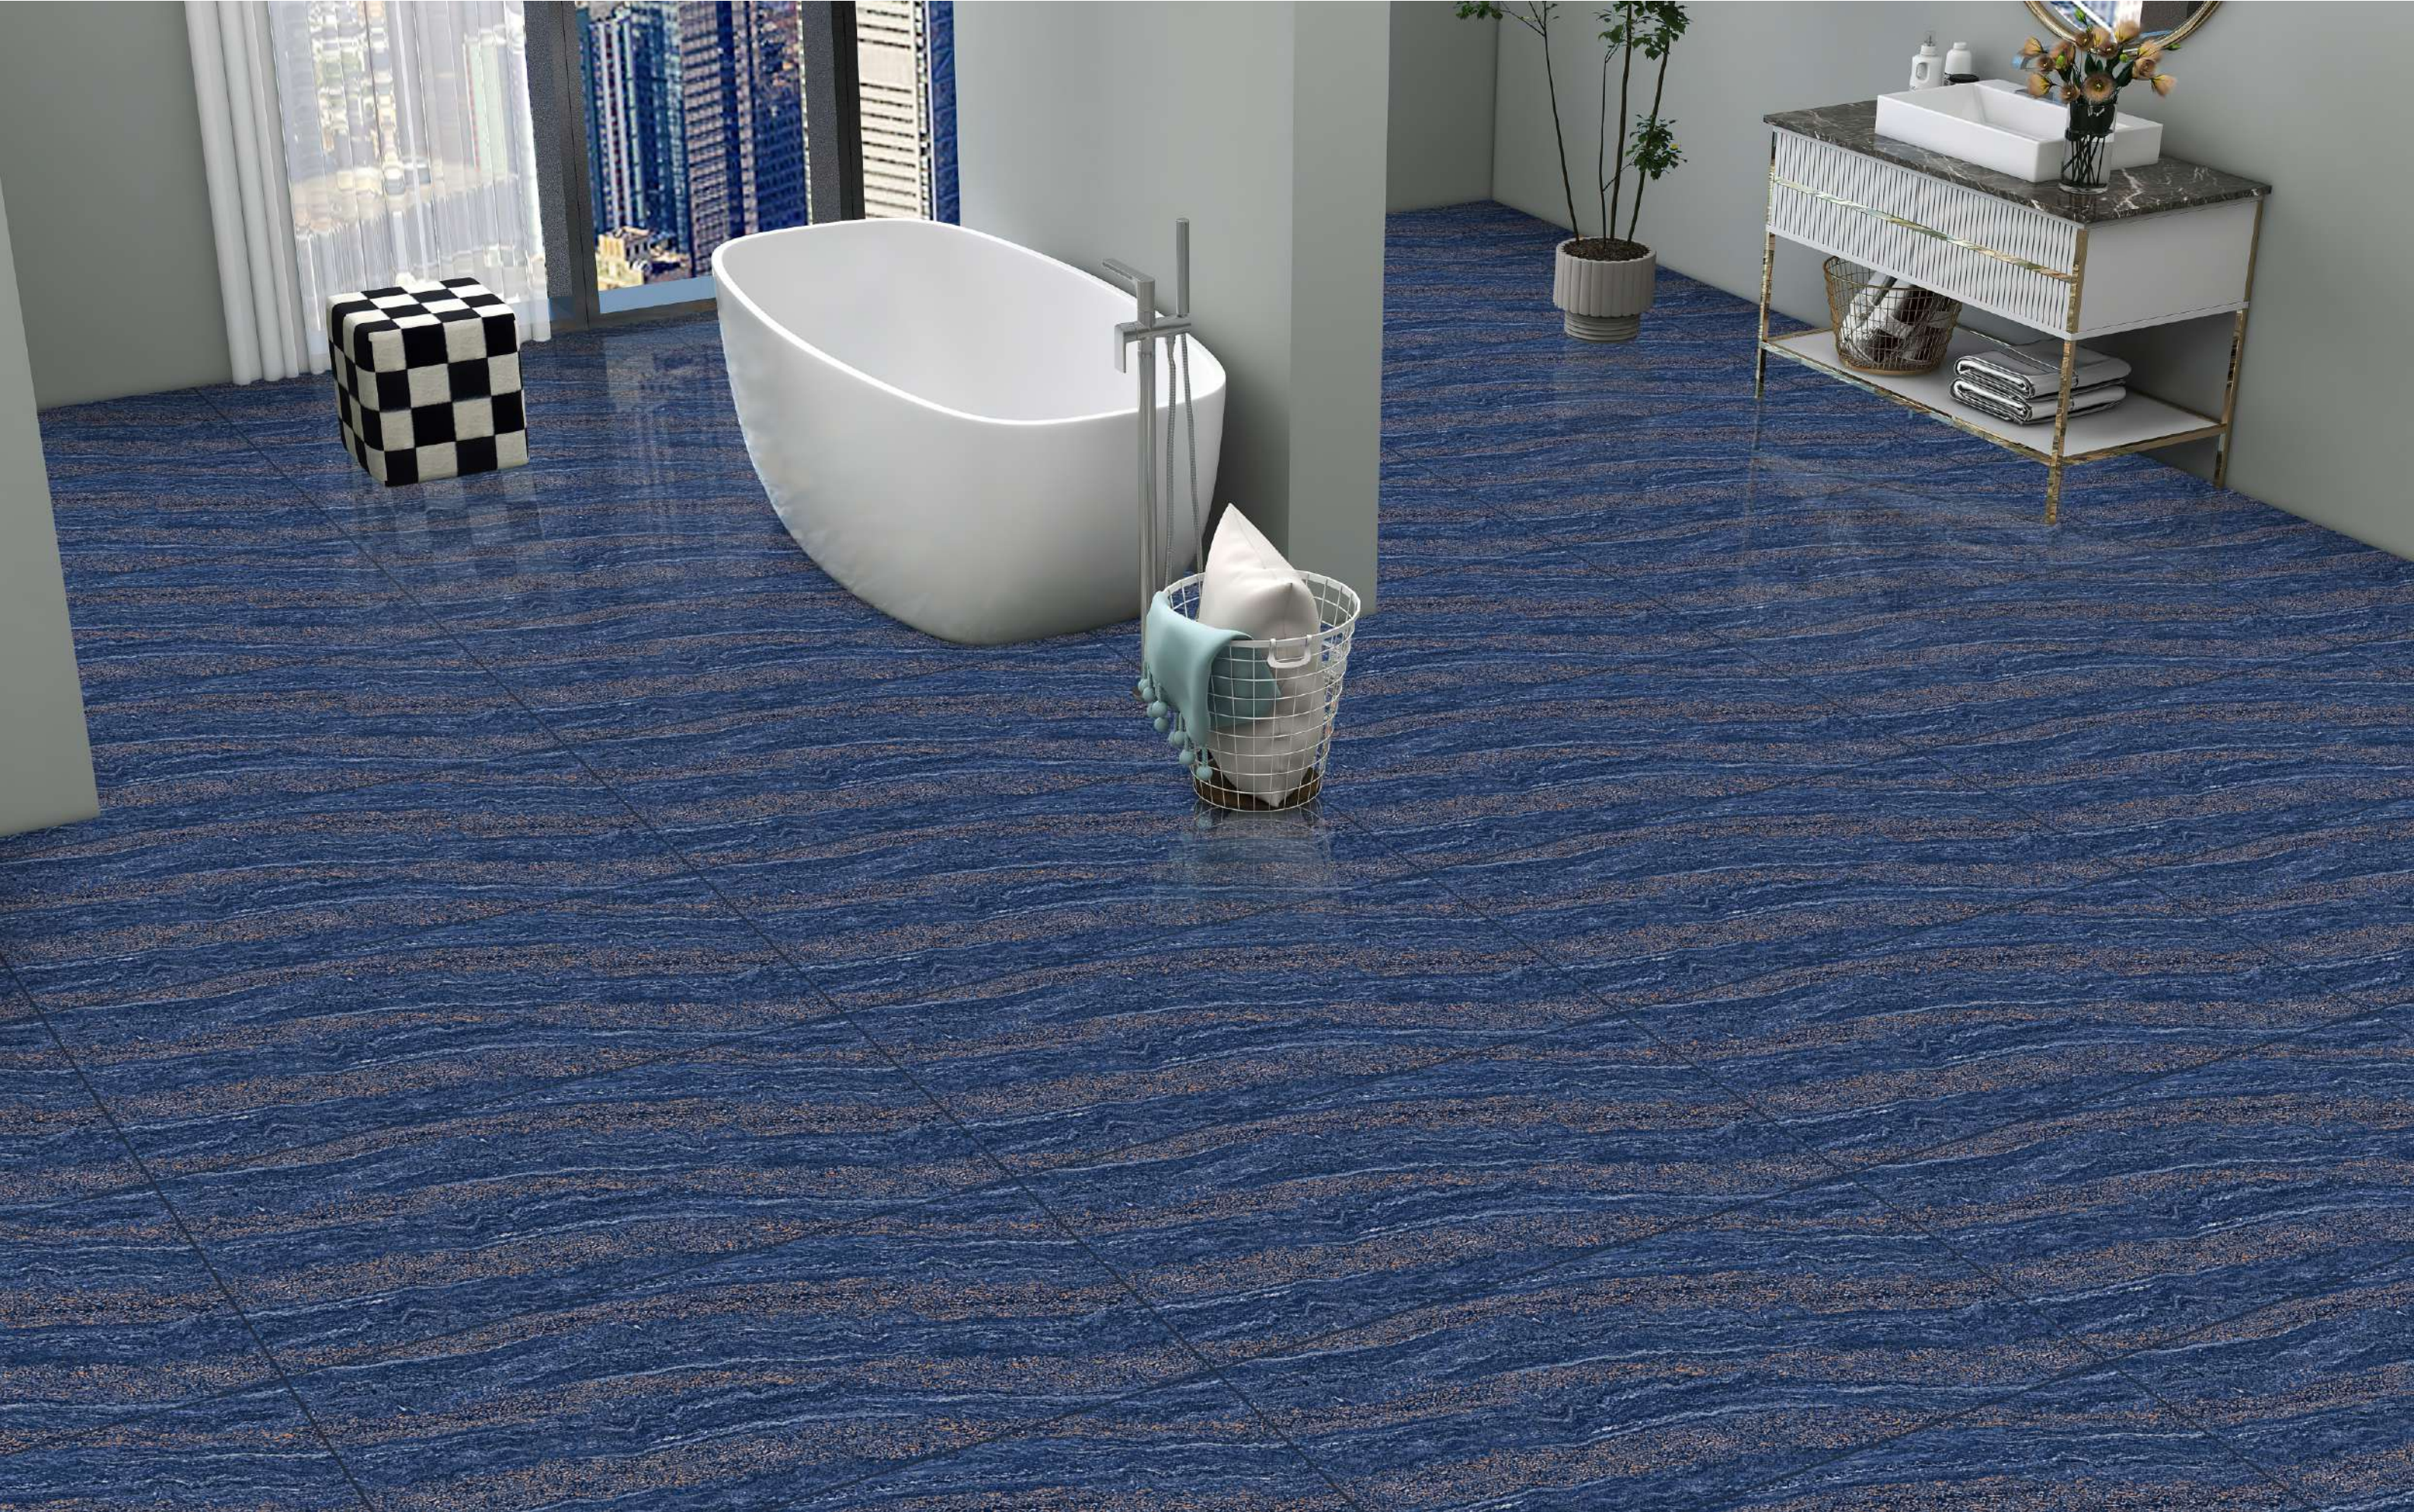

FLURRY AZUL