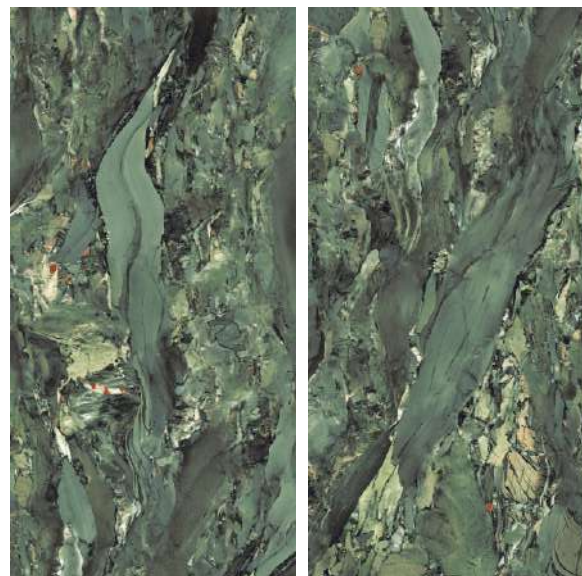

HIGH
GLOSS
COLLECTION

RUIZ NERO

RUIZ VERDE

Finish :
HIGH GLOSS

Size :
600x1200MM

Random :
4

Scan for Virtual

HIGH
GLOSS
COLLECTION