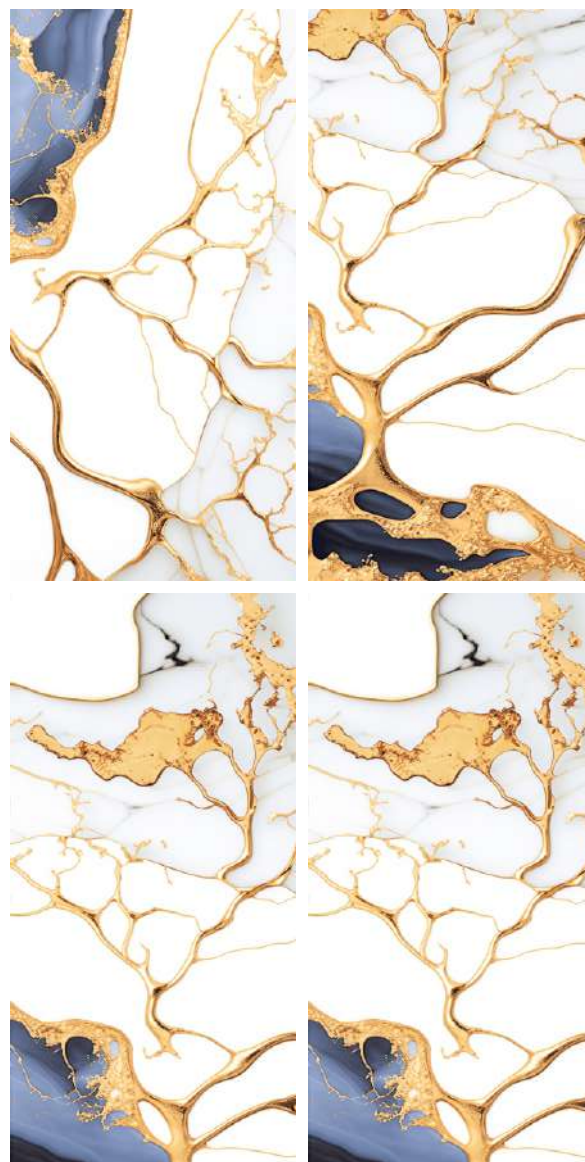

**HIGH
GLOSS
COLLECTION**

DEKTO AZUL

DOMNI AZUL

Finish :
HIGH GLOSS

Size :
600x1200MM

Random :
3

Scan for Virtual

BACK TO INDEX