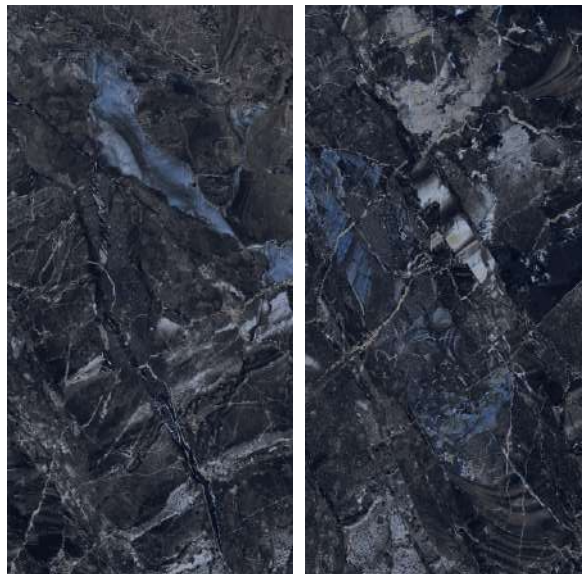

MYTHOS BLACK

Finish :
HIGH GLOSS

Size :
600x1200MM

Random :
4

Scan for Virtual

HIGH
GLOSS
COLLECTION