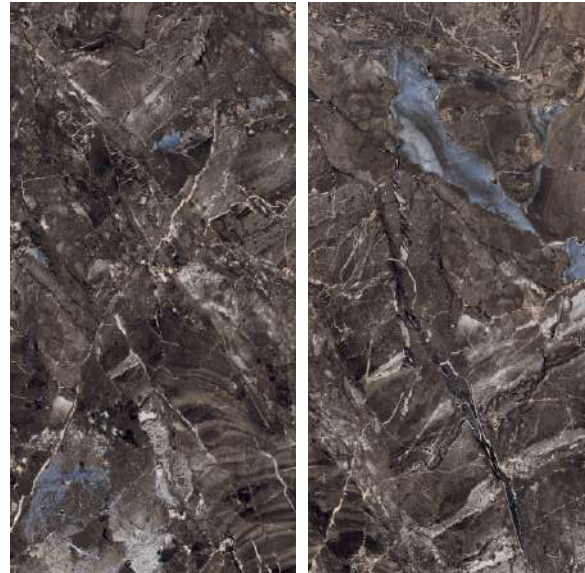

Random :
4

Scan for Virtual

HIGH
GLOSS
COLLECTION

MYTHOS BLACK

MYTHOS BROWN

Finish :
HIGH GLOSS

Size :
600x1200MM

Random :
4