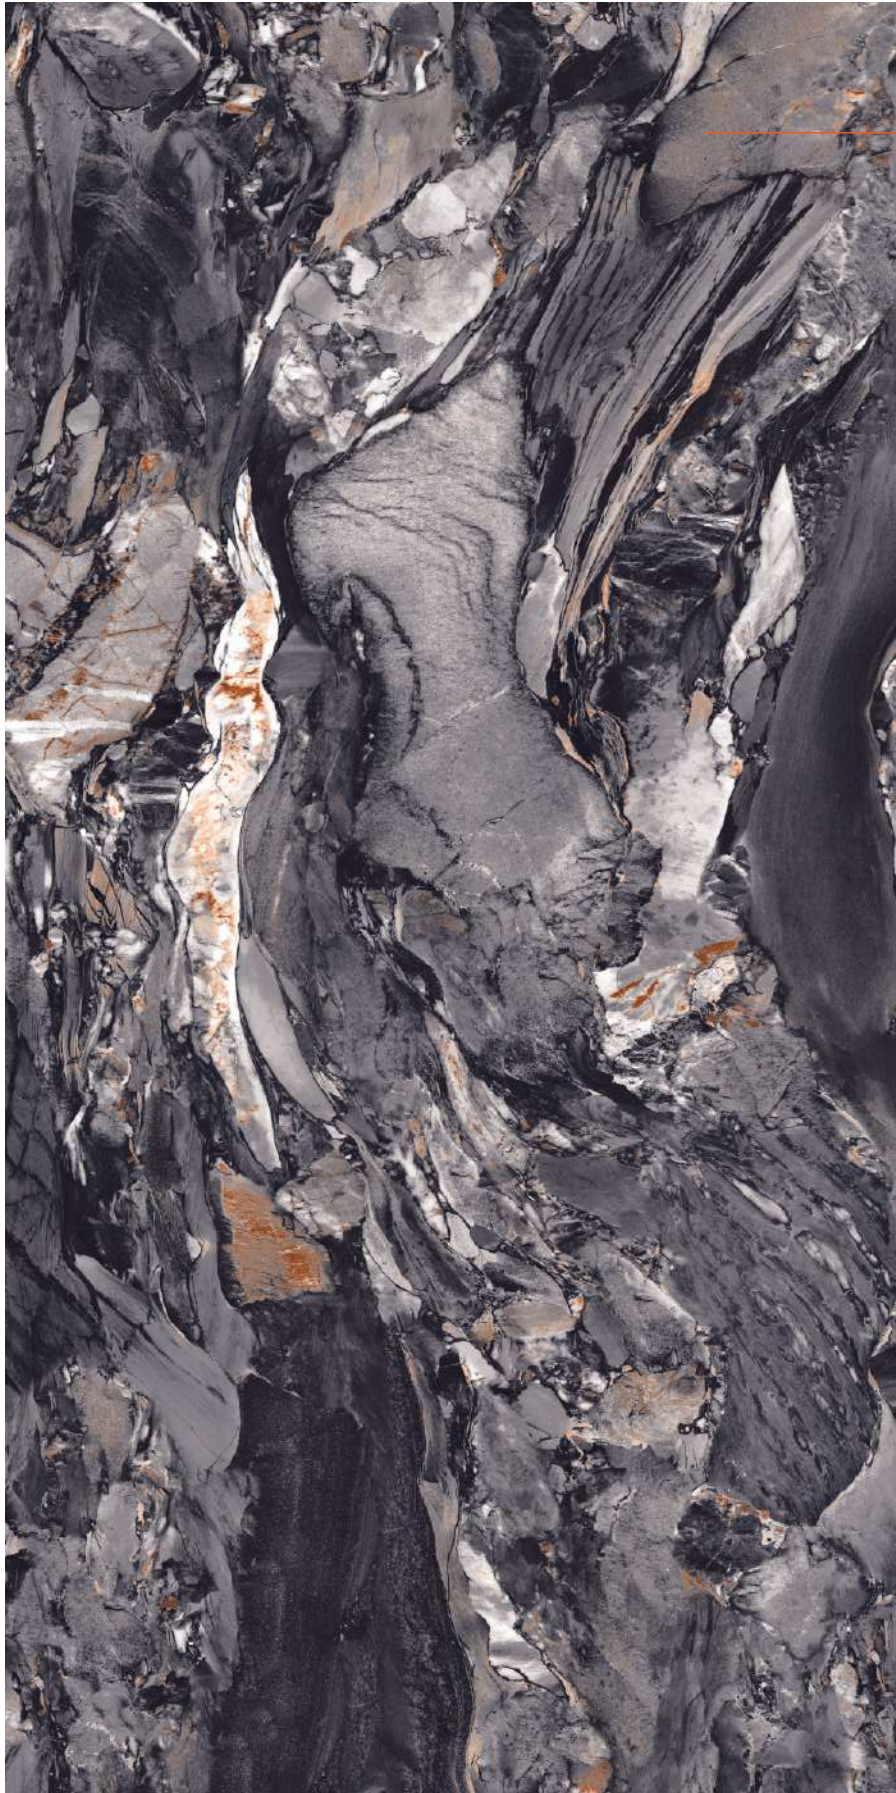

RUIZ NERO

Finish :
HIGH GLOSS

Size :
600x1200MM

Random :
4