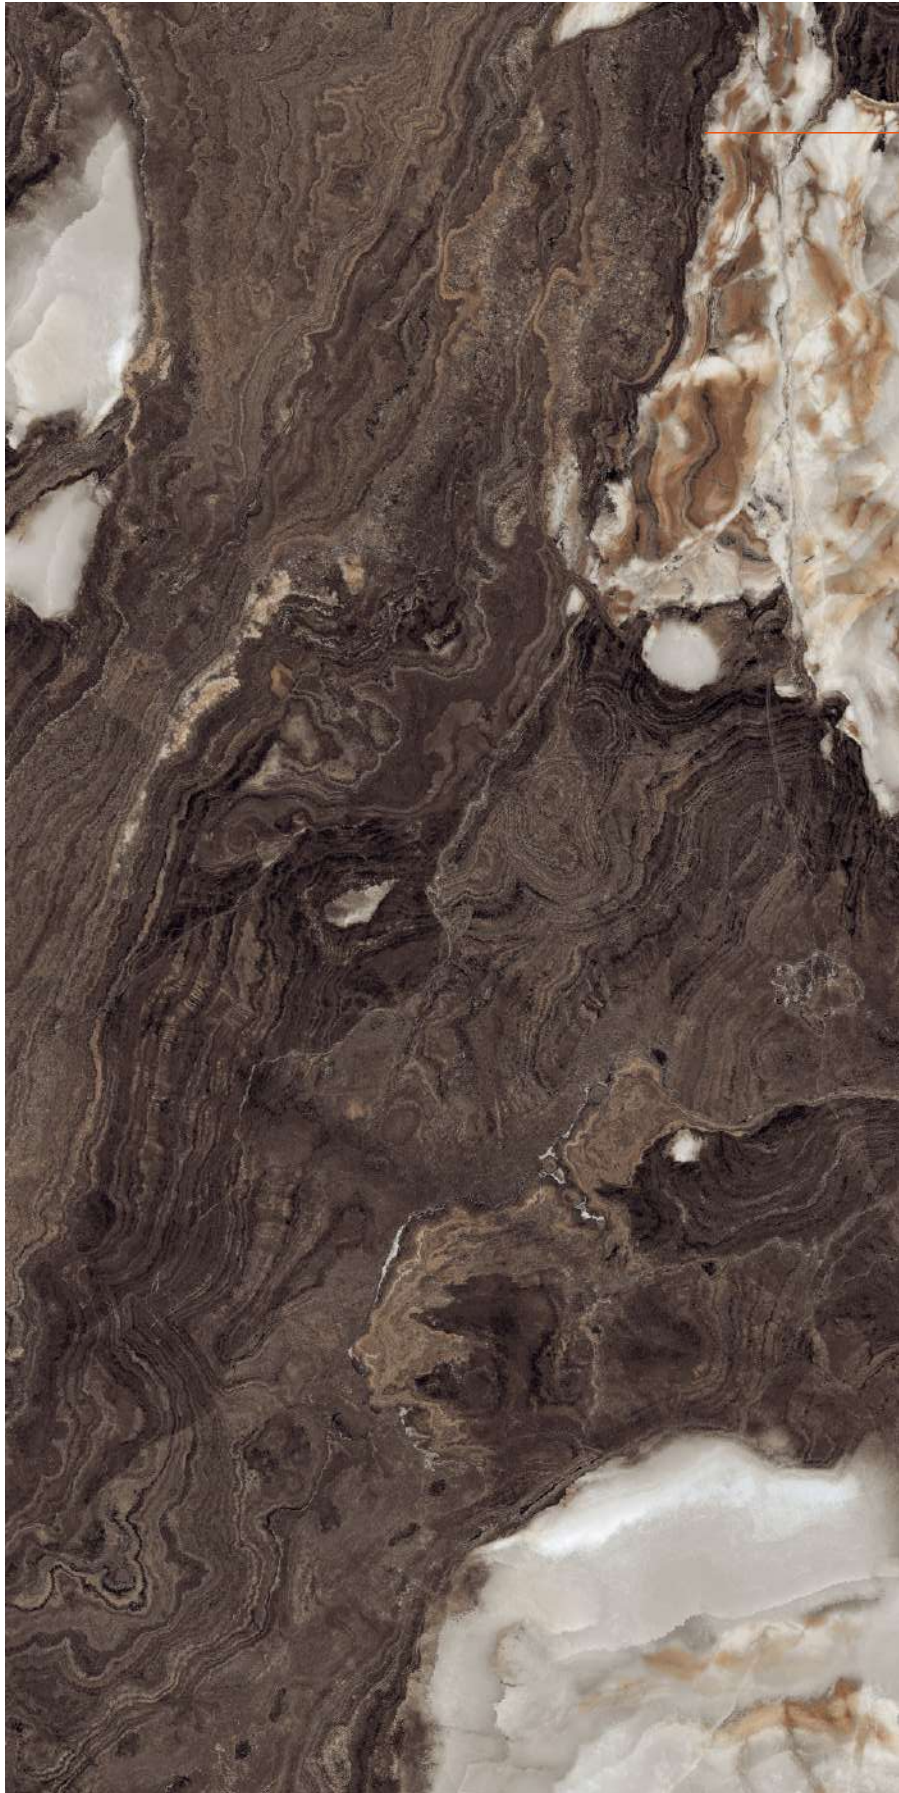

HAMPTON BLACK

Finish :
HIGH GLOSS

Size :
600x1200MM

Random :
4

Scan for Virtual

HIGH
GLOSS
COLLECTION

HAMPTON BLACK

HAMPTON BROWN