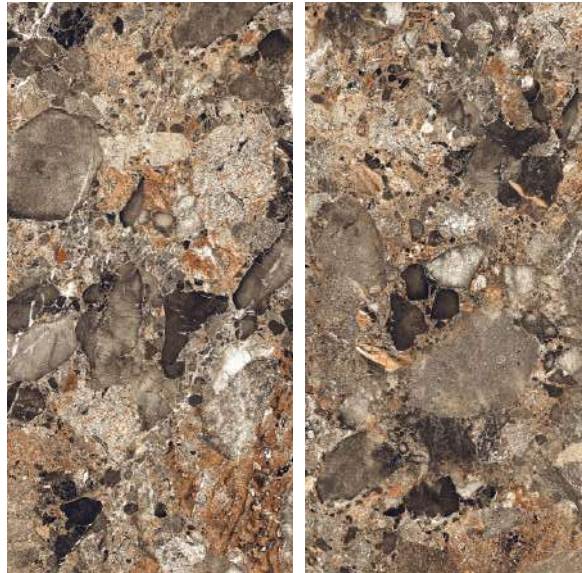

Scan for Virtual

BACK TO INDEX

**HIGH
GLOSS
COLLECTION**

BRAVESTONE BLUE

BRAVESTONE BROWN

Finish :
HIGH GLOSS

Size :
600x1200MM

Random :
4