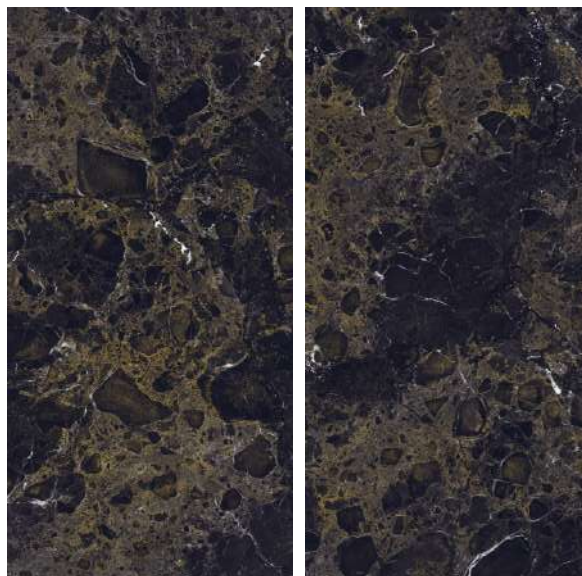

EMPRADORE CHOCO

EMPRADORE NOBLE

Finish :
HIGH GLOSS

Size :
600x1200MM

Random :
4

Scan for Virtual

BACK TO INDEX

**HIGH
GLOSS
COLLECTION**