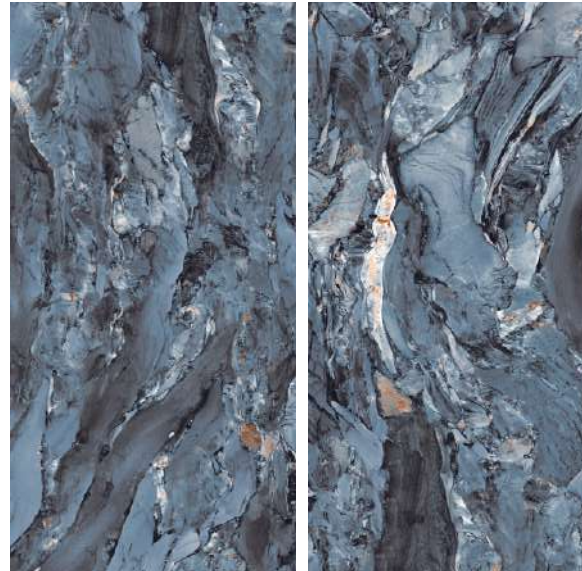

BACK TO INDEX

**HIGH
GLOSS
COLLECTION**

RIGA AZUL

RUIZ AQUA

Finish :
HIGH GLOSS

Size :
600x1200MM

Random :
4

Scan for Virtual