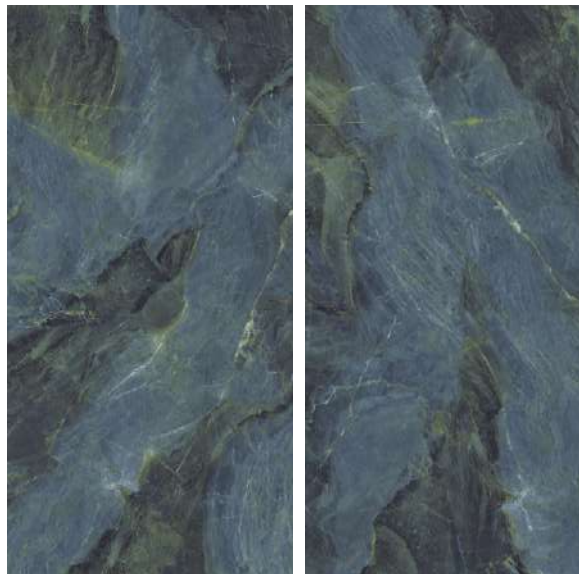

BACK TO INDEX

**HIGH
GLOSS
COLLECTION**

POLARISH NATURAL

RIGA AZUL

Finish :
HIGH GLOSS

Size :
600x1200MM

Random :
4

Scan for Virtual