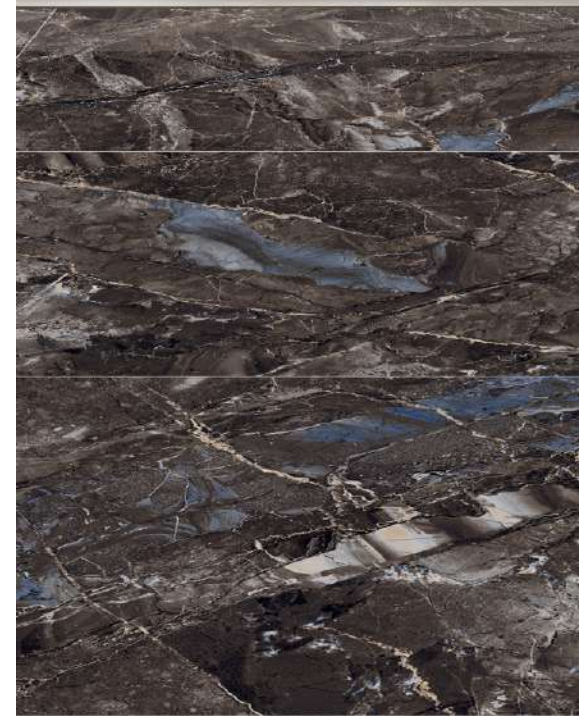

Scan for Virtual

HIGH
GLOSS
COLLECTION