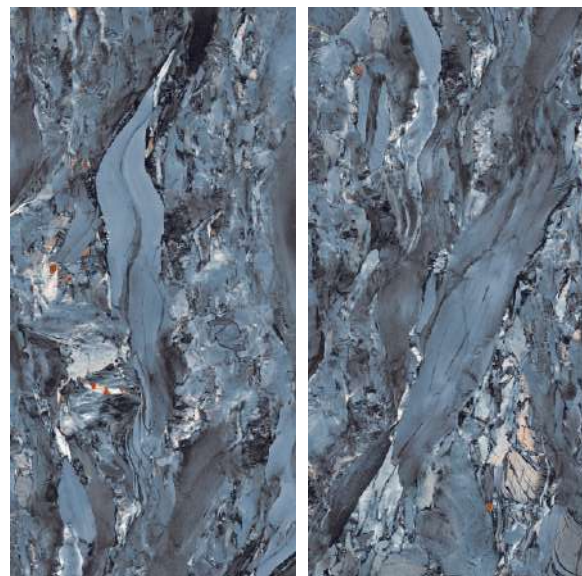

BACK TO INDEX

**HIGH
GLOSS
COLLECTION**

RIGA AZUL

RUIZ AQUA

Finish :
HIGH GLOSS

Size :
600x1200MM

Random :
4

Scan for Virtual