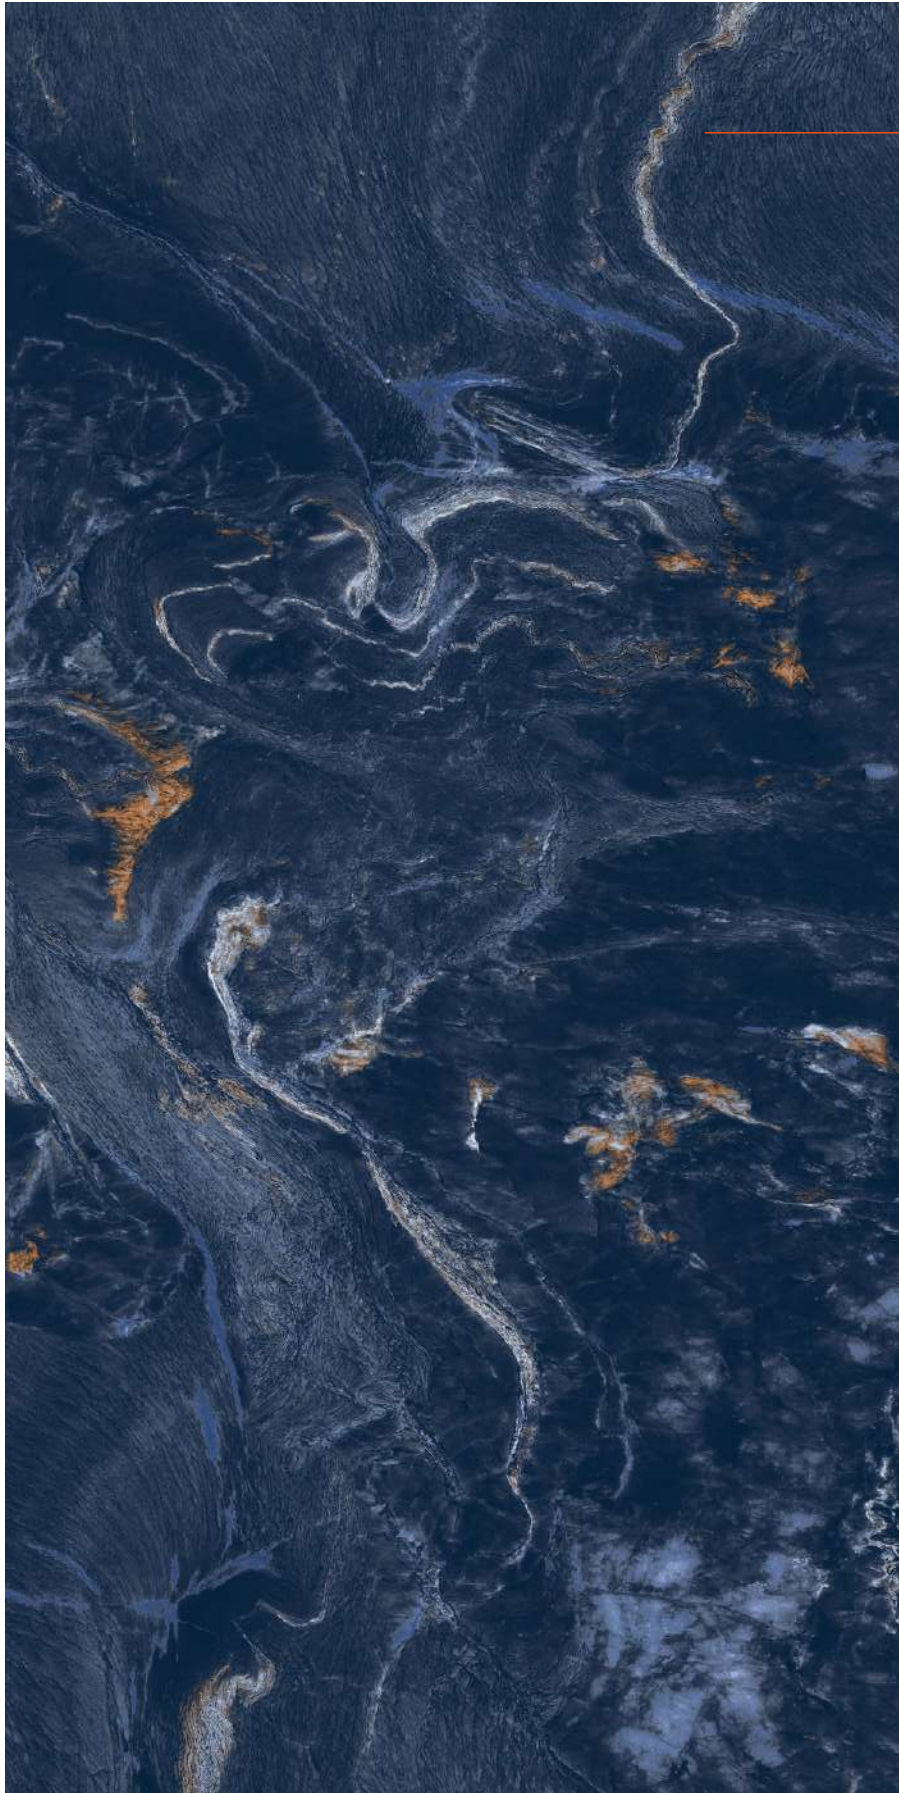

Finish :
HIGH GLOSS

Size :
600x1200MM

Random :
4

Scan for Virtual

BACK TO INDEX

**HIGH
GLOSS
COLLECTION**

LIVOE NERO

LORTEN AZUL