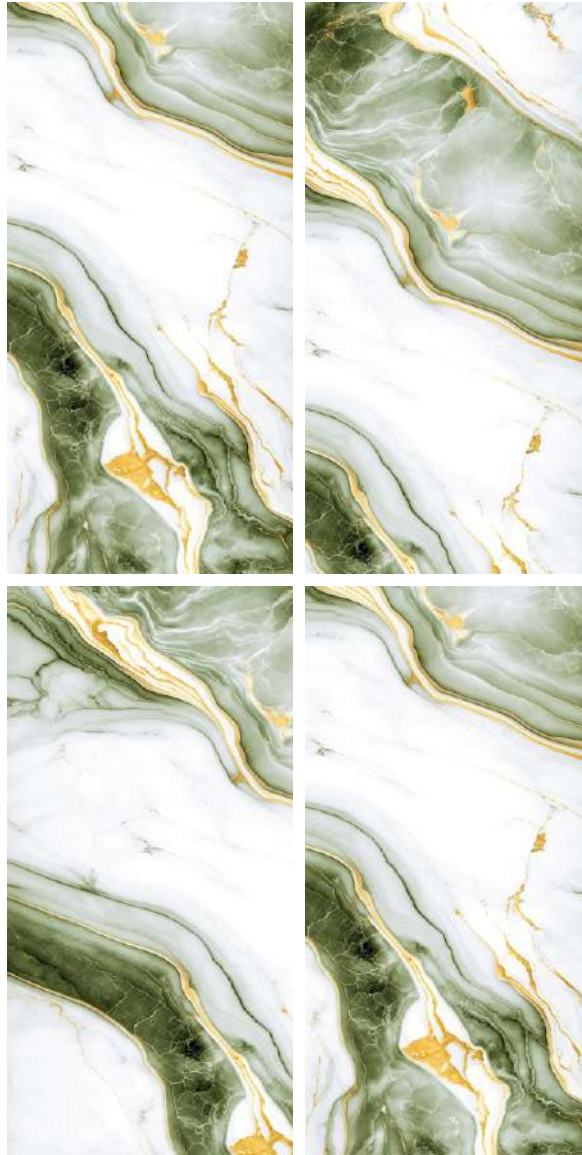

BACK TO INDEX

**HIGH
GLOSS
COLLECTION**

FLUID COFFEE

FLUID VERDE

Finish :
HIGH GLOSS

Size :
600x1200MM

Random :
3

Scan for Virtual