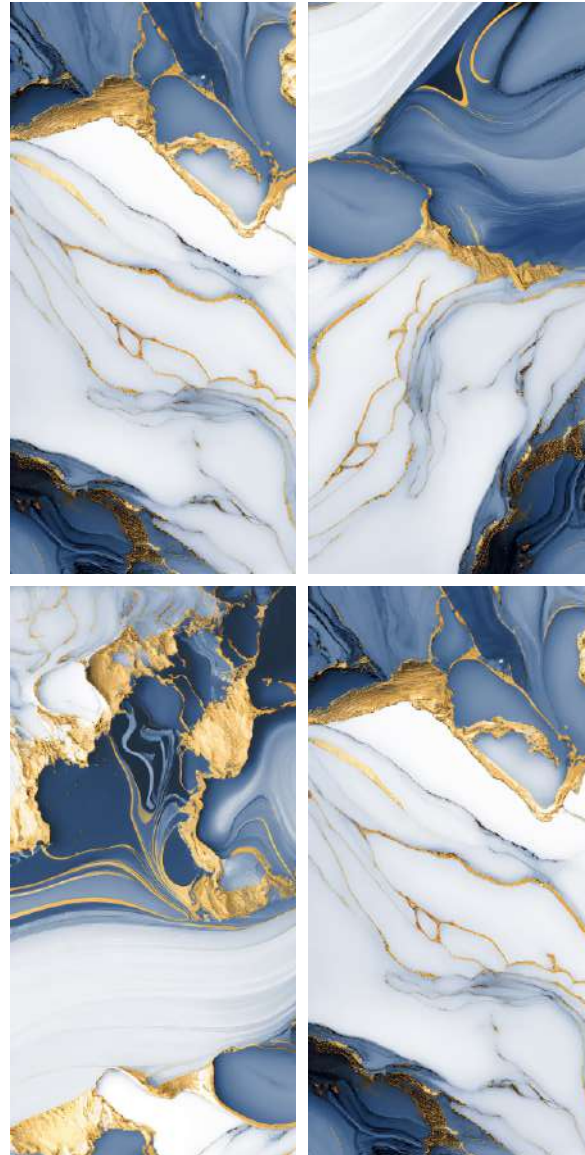

ELEGANT BLACK

ELEGANT BLUE

Finish :
HIGH GLOSS

Size :
600x1200MM

Random :
3

Scan for Virtual

BACK TO INDEX

**HIGH
GLOSS
COLLECTION**