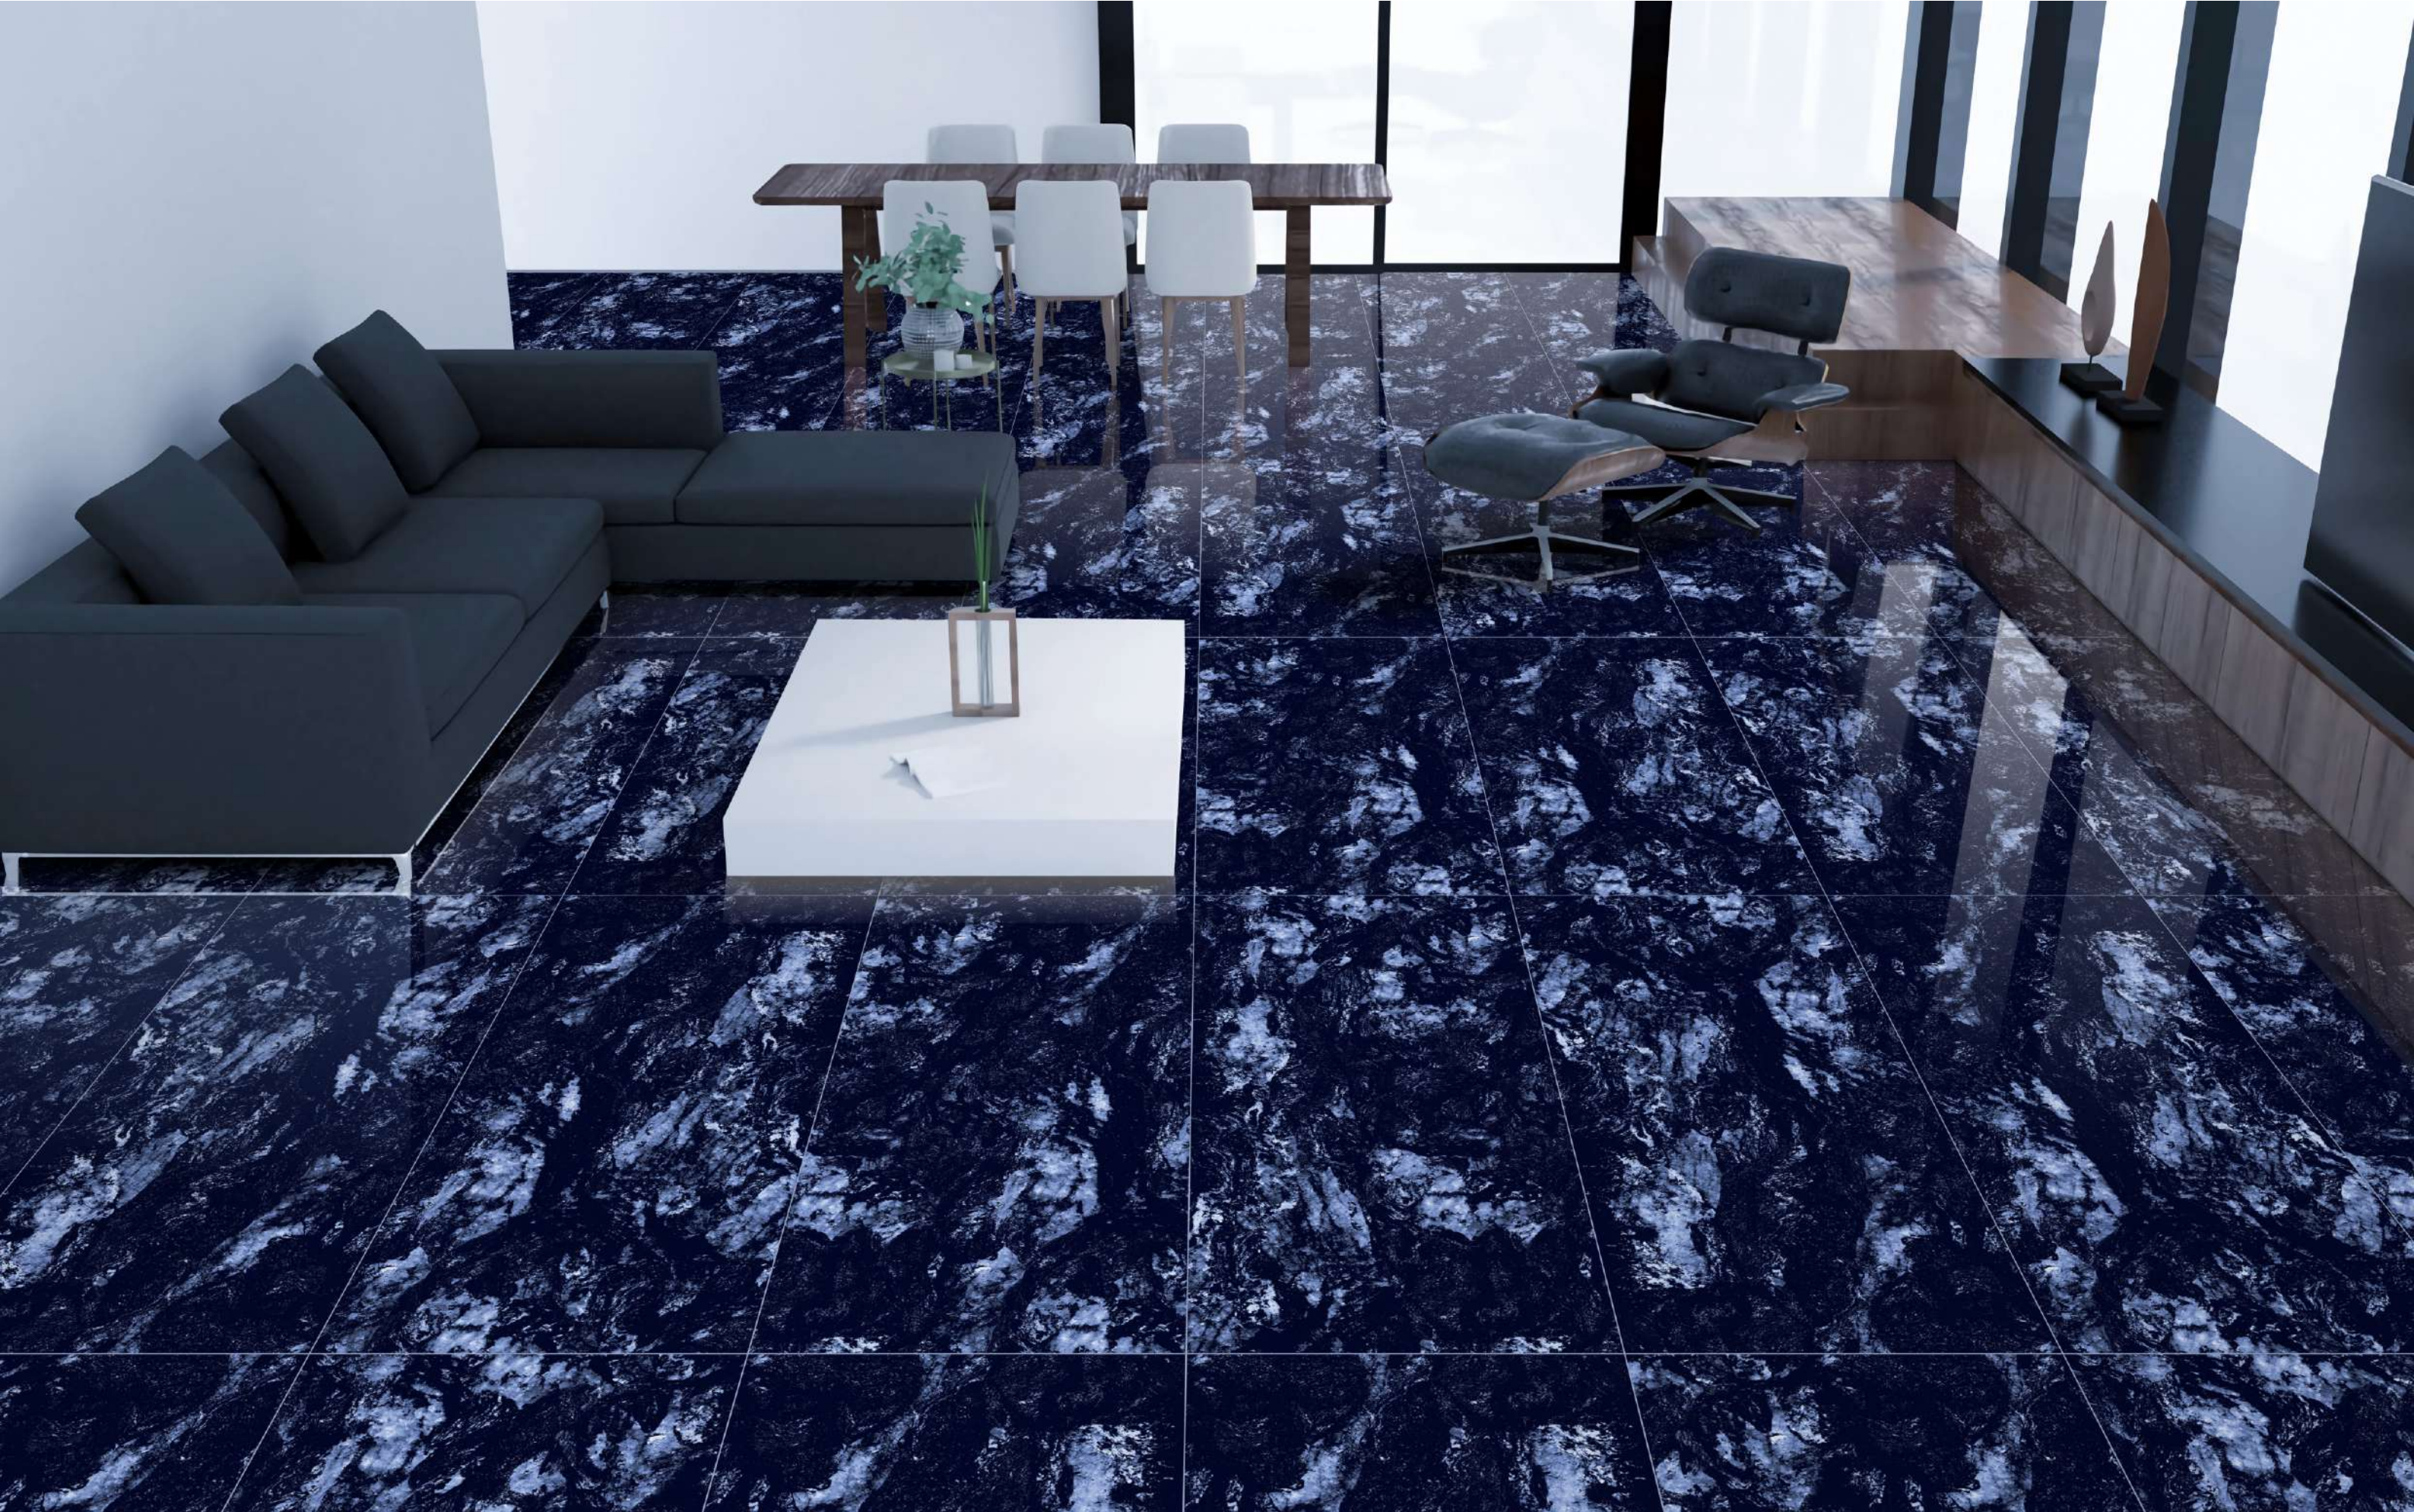

Random :
3

Scan for Virtual

HIGH
GLOSS
COLLECTION

BLUE BRESSA

BLUE PORTRO

Finish :
HIGH GLOSS

Size :
600x1200MM

Random :
4