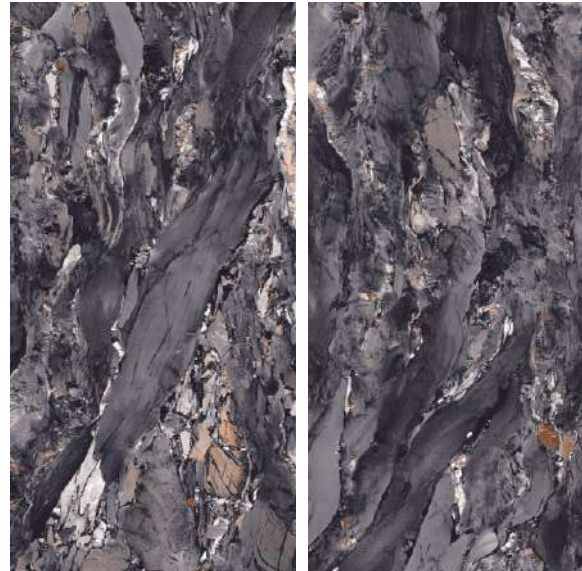

BACK TO INDEX

**HIGH
GLOSS
COLLECTION**

RUIZ AQUA

RUIZ NERO

Finish :
HIGH GLOSS

Size :
600x1200MM

Random :
4

Scan for Virtual