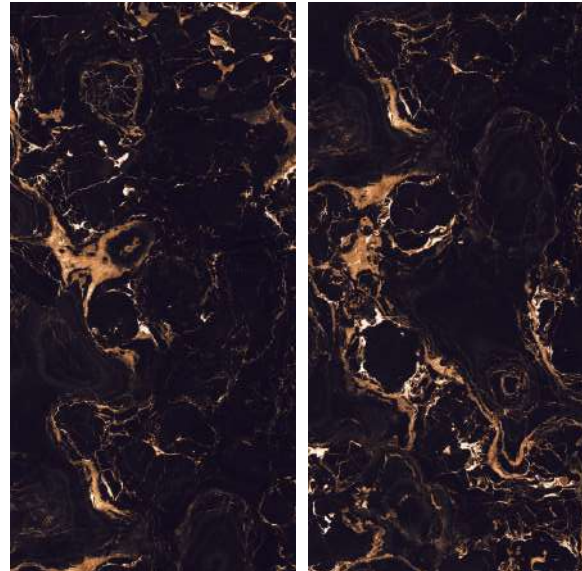

TORINO BLACK

TORINO GOLD

Finish :
HIGH GLOSS

Size :
600x1200MM

Random :
4

Scan for Virtual

HIGH
GLOSS
COLLECTION

TORINO GOLD

TULIP COTA

Finish :
HIGH GLOSS

Size :
600x1200MM

Random :
3

Scan for Virtual

BACK TO INDEX

**HIGH
GLOSS
COLLECTION**

TULIP COTA