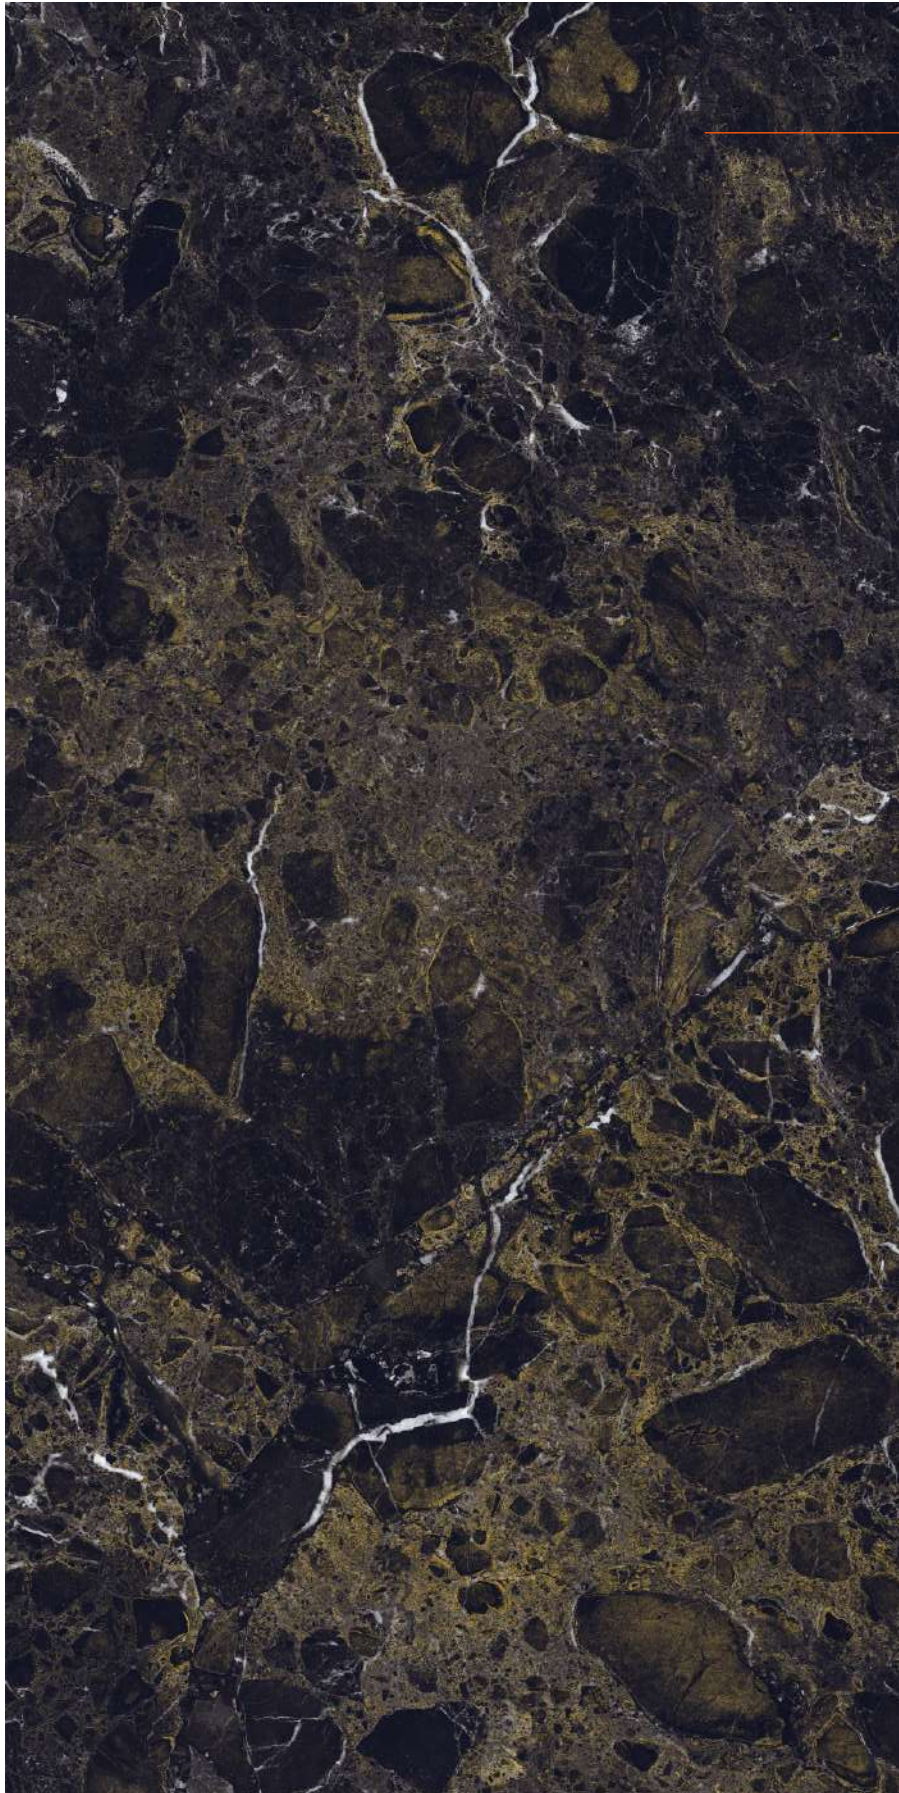

EMPRADORE NOBLE

Finish :
HIGH GLOSS

Size :
600x1200MM

Random :
4