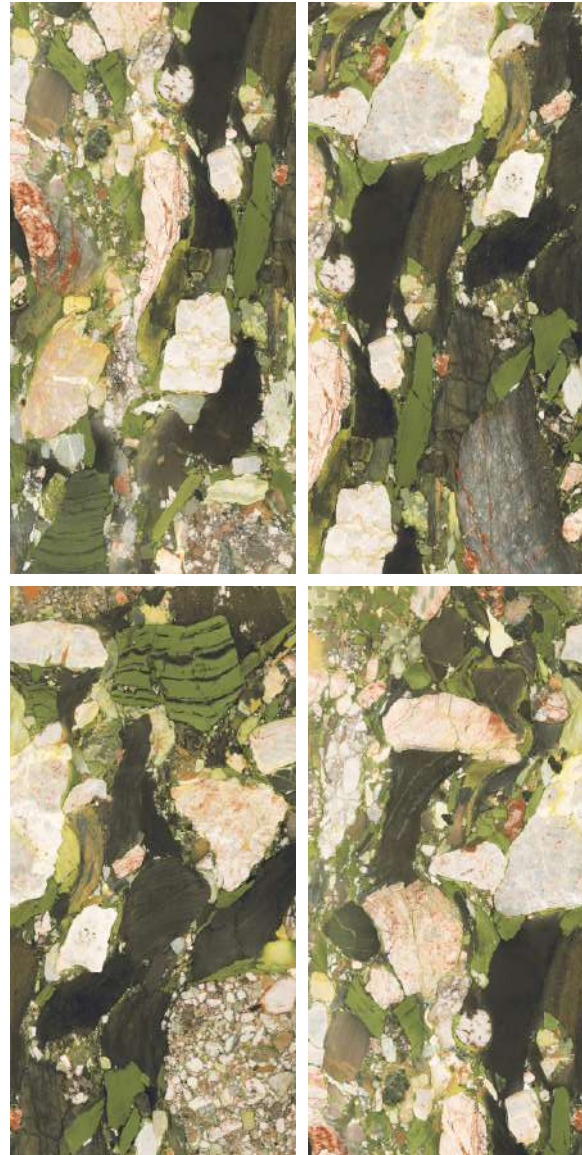

Scan for Virtual

HIGH
GLOSS
COLLECTION

MYTHOS BROWN

POLARISH GREEN

Finish :
HIGH GLOSS

Size :
600x1200MM

Random :
4

Scan for Virtual

BACK TO INDEX

**HIGH
GLOSS
COLLECTION**

POLARISH GREEN

POLARISH NATURAL

Finish :
HIGH GLOSS

Size :
600x1200MM

Random :
4

Scan for Virtual