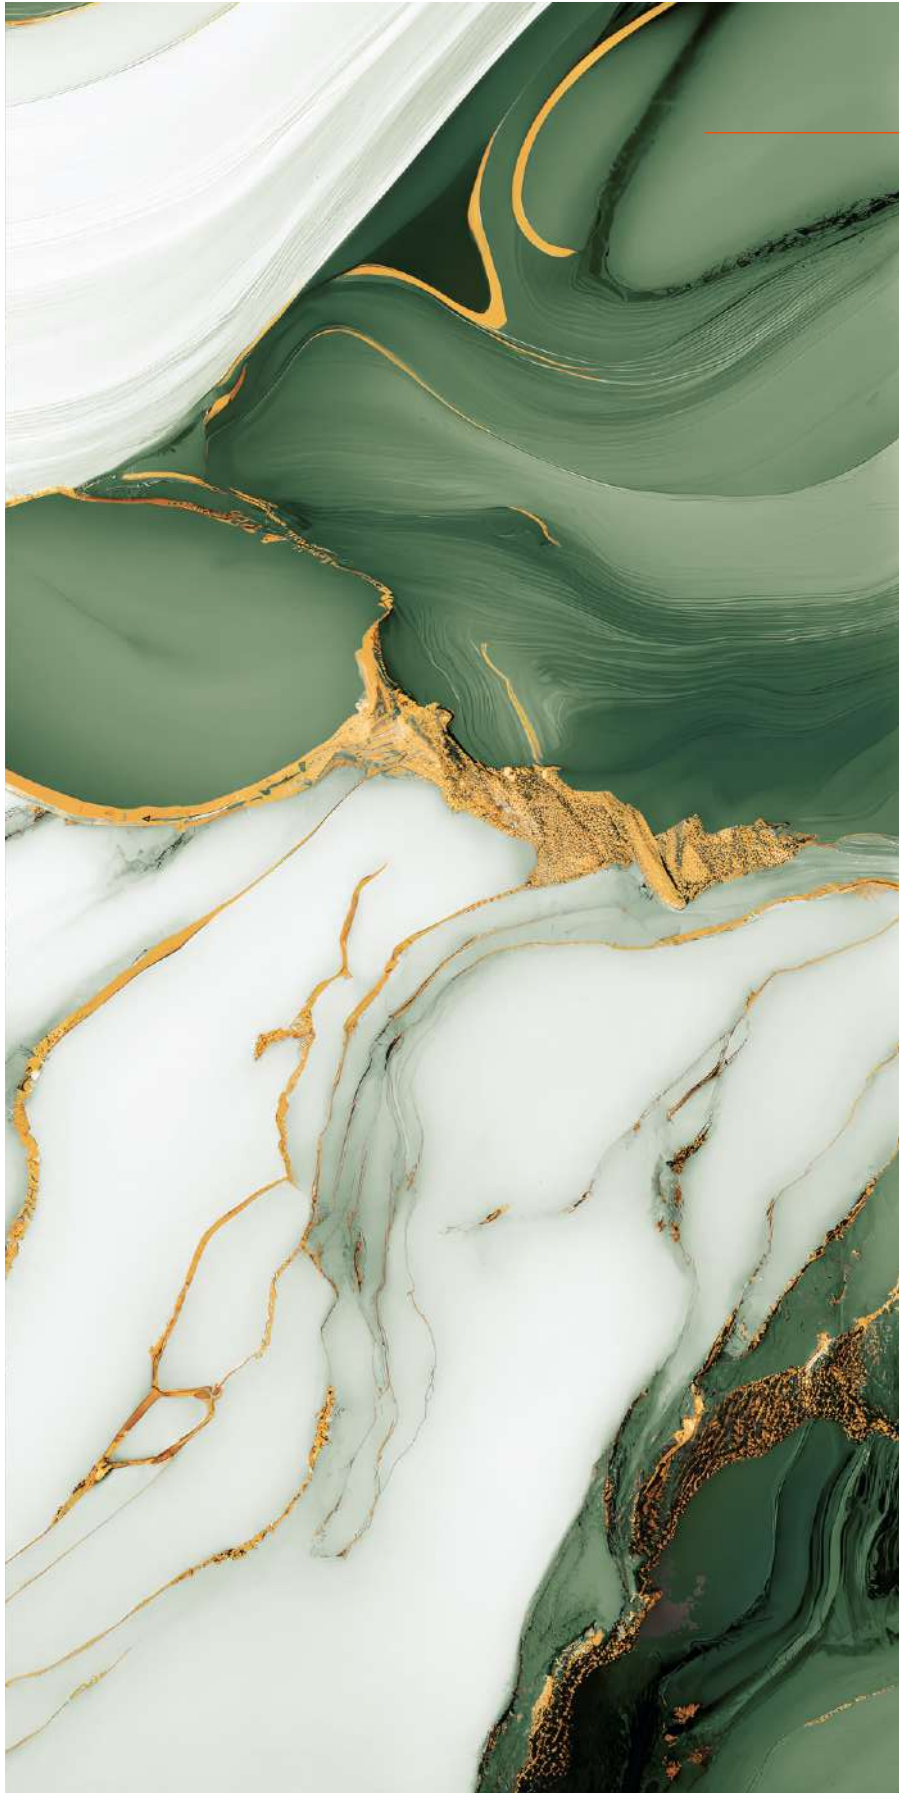

ELEGANT GREEN

Finish :
HIGH GLOSS

Size :
600x1200MM

Random :
3

360°

Scan for Virtual

BACK TO INDEX

**HIGH
GLOSS
COLLECTION**