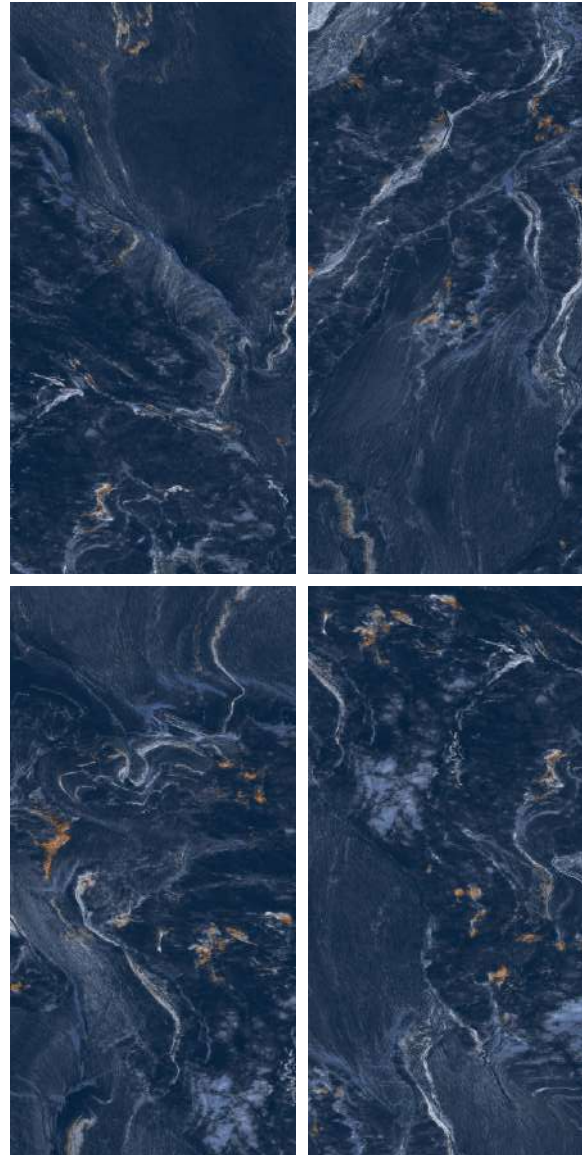

LORTEN AZUL

Finish :
HIGH GLOSS

Size :
600x1200MM

Random :
4

Scan for Virtual

HIGH
GLOSS
COLLECTION