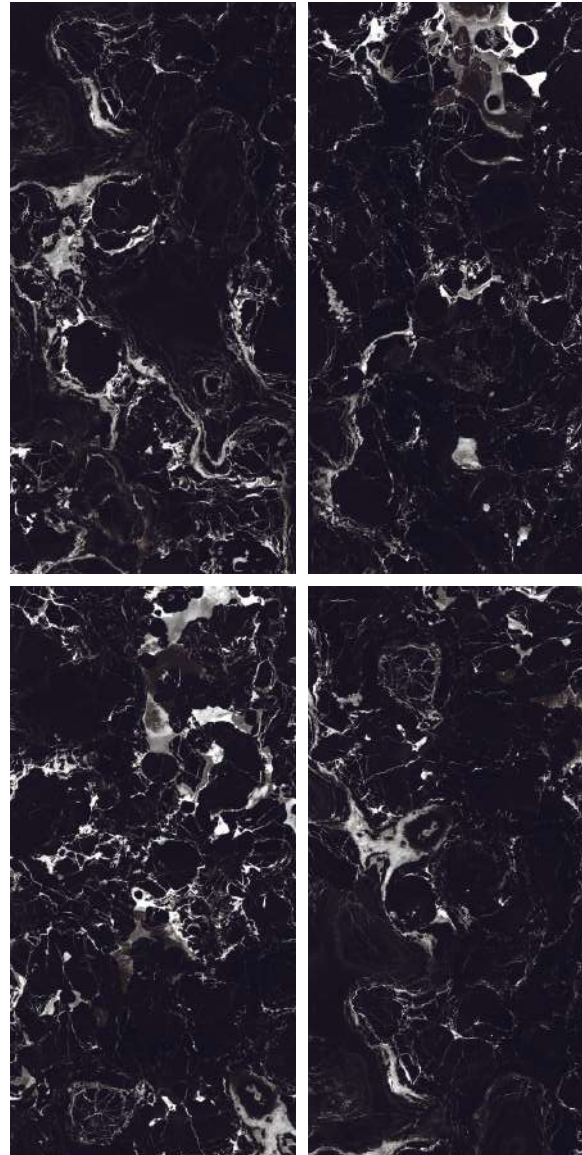

SEPHORA BLACK

STRIKY BLACK

Finish :
HIGH GLOSS

Size :
600x1200MM

Random :
1

Scan for Virtual

BACK TO INDEX

HIGH
GLOSS
COLLECTION

STRIKY BLACK

TORINO BLACK

Finish :
HIGH GLOSS

Size :
600x1200MM

Random :
4

Scan for Virtual

BACK TO INDEX

**HIGH
GLOSS
COLLECTION**