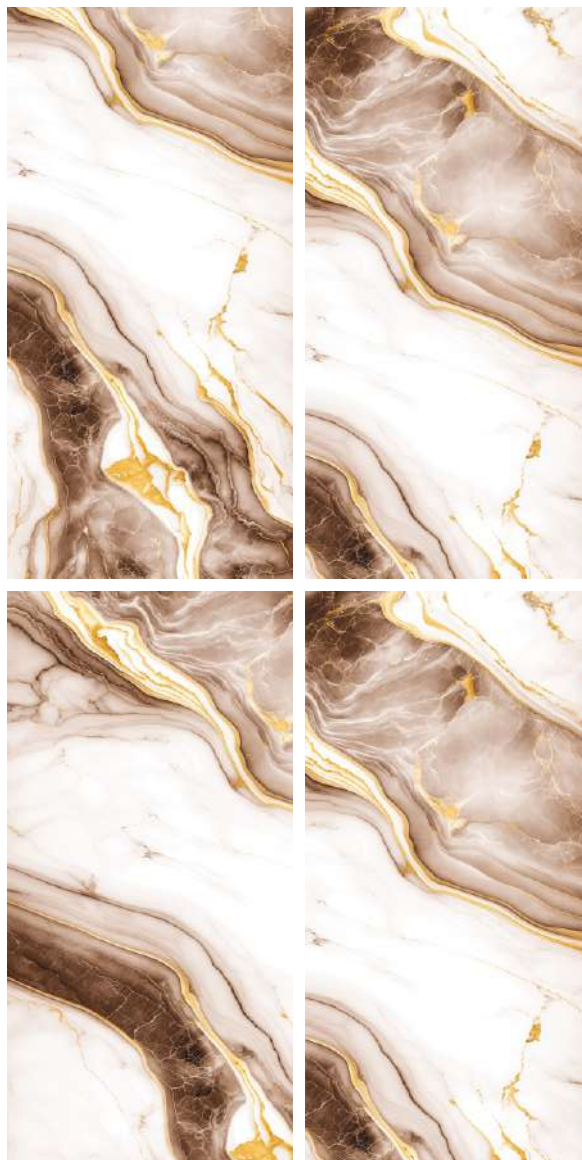

**HIGH
GLOSS
COLLECTION**

FLUID AZUL

FLUID COFFEE

Finish :
HIGH GLOSS

Size :
600x1200MM

Random :
3

360°

Scan for Virtual