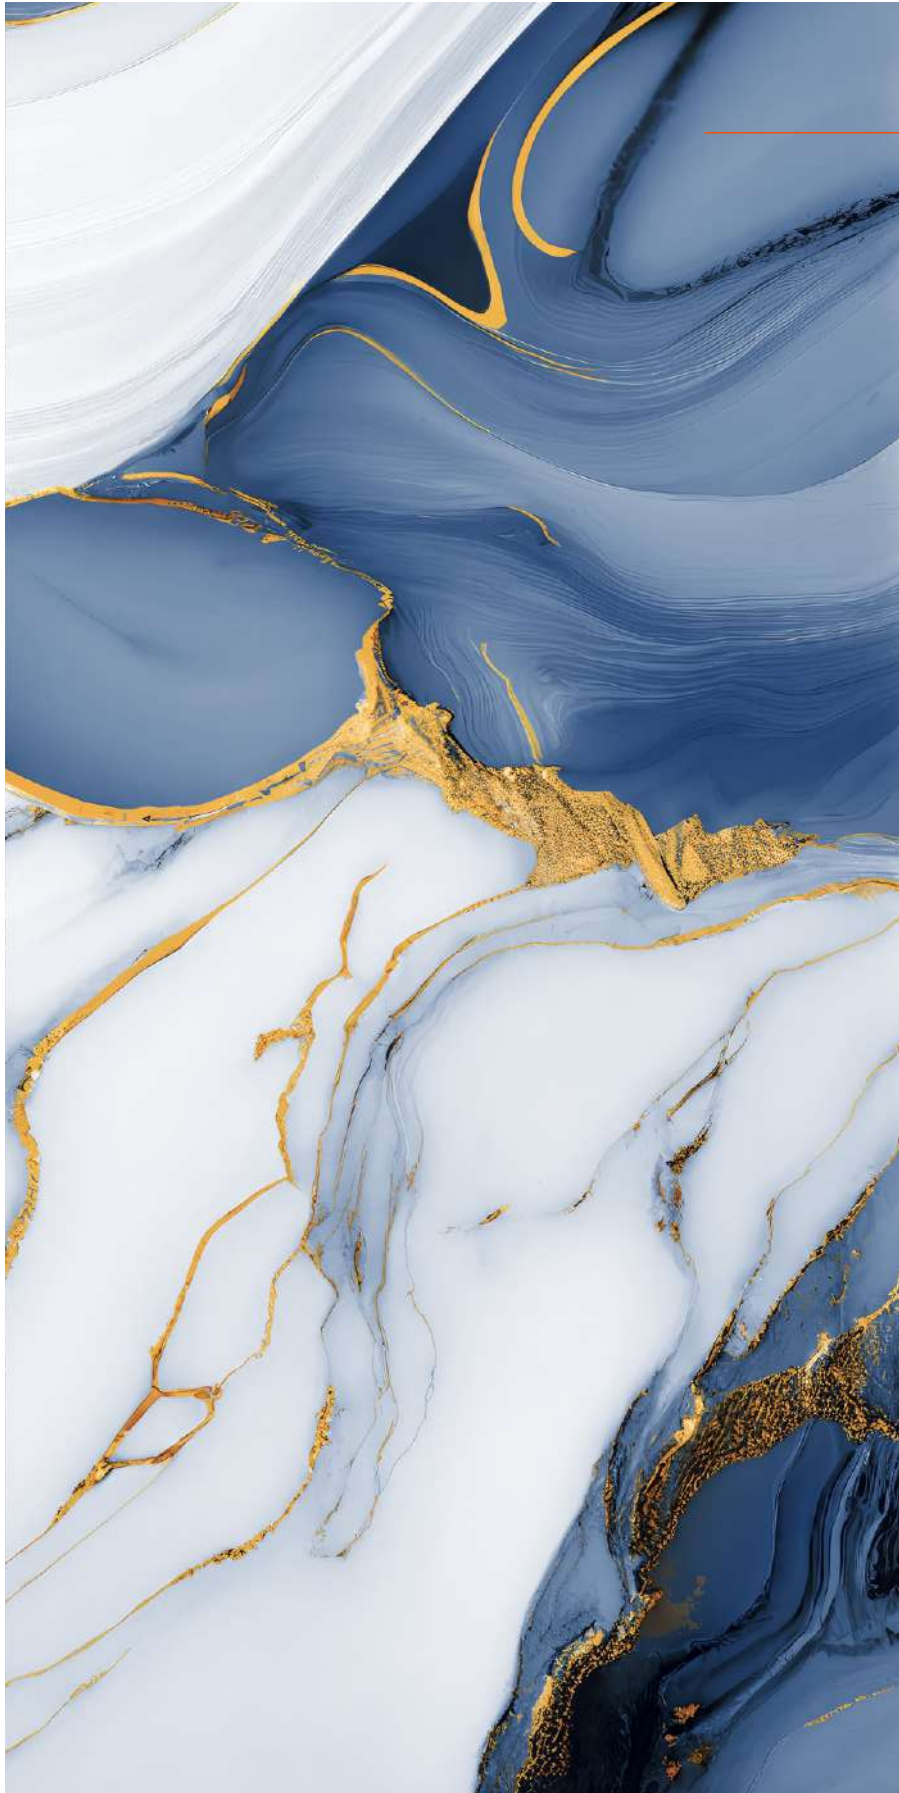

ELEGANT BLACK

ELEGANT BLUE

Finish :
HIGH GLOSS

Size :
600x1200MM

Random :
3

Scan for Virtual

BACK TO INDEX

**HIGH
GLOSS
COLLECTION**