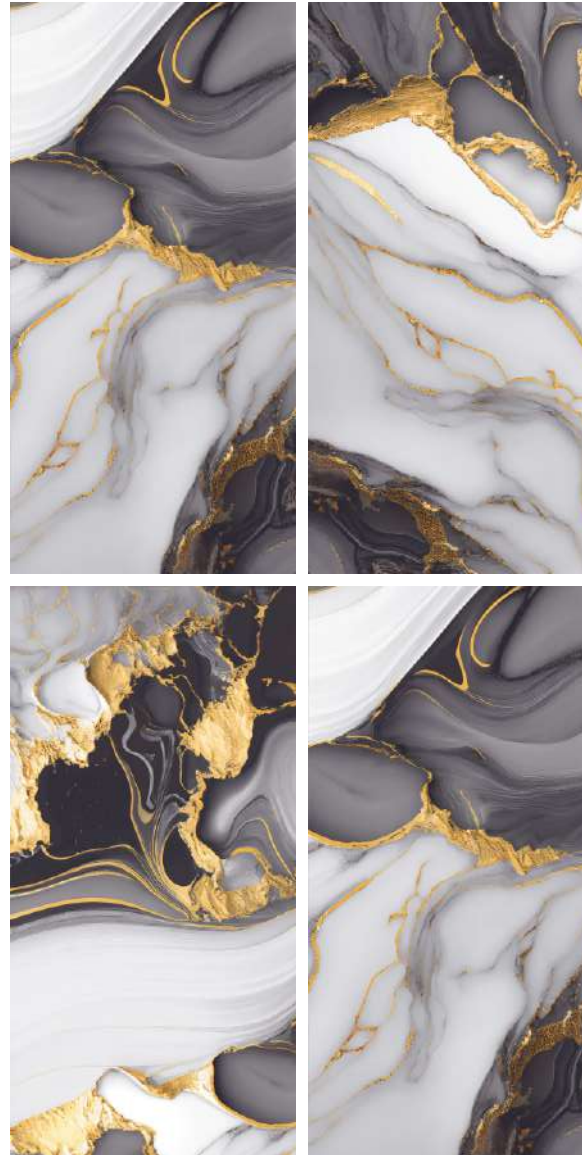

ELEGANT BLACK

Finish :
HIGH GLOSS

Size :
600x1200MM

Random :
3