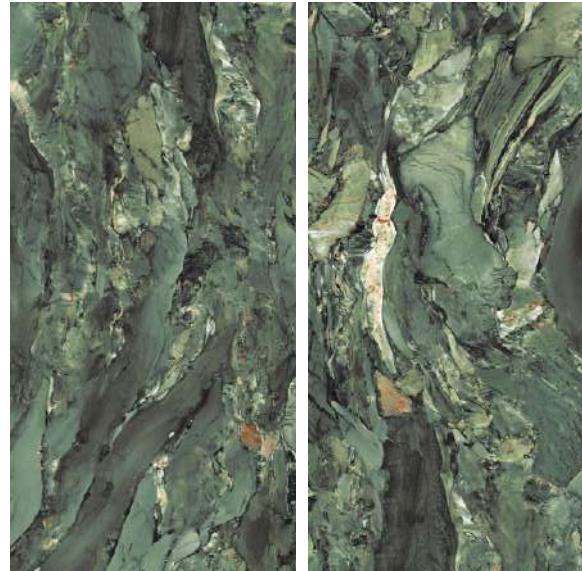

HIGH
GLOSS
COLLECTION

RUIZ NERO

RUIZ VERDE

Finish :
HIGH GLOSS

Size :
600x1200MM

Random :
4

Scan for Virtual

HIGH
GLOSS
COLLECTION