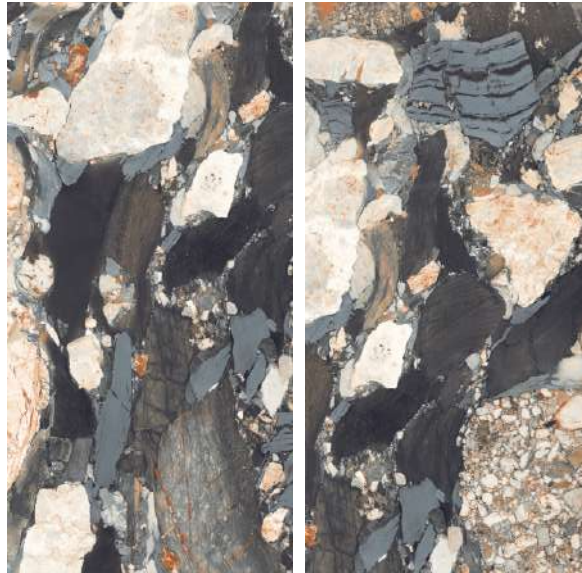

BACK TO INDEX

**HIGH
GLOSS
COLLECTION**

POLARISH GREEN

POLARISH NATURAL

Finish :
HIGH GLOSS

Size :
600x1200MM

Random :
4

Scan for Virtual