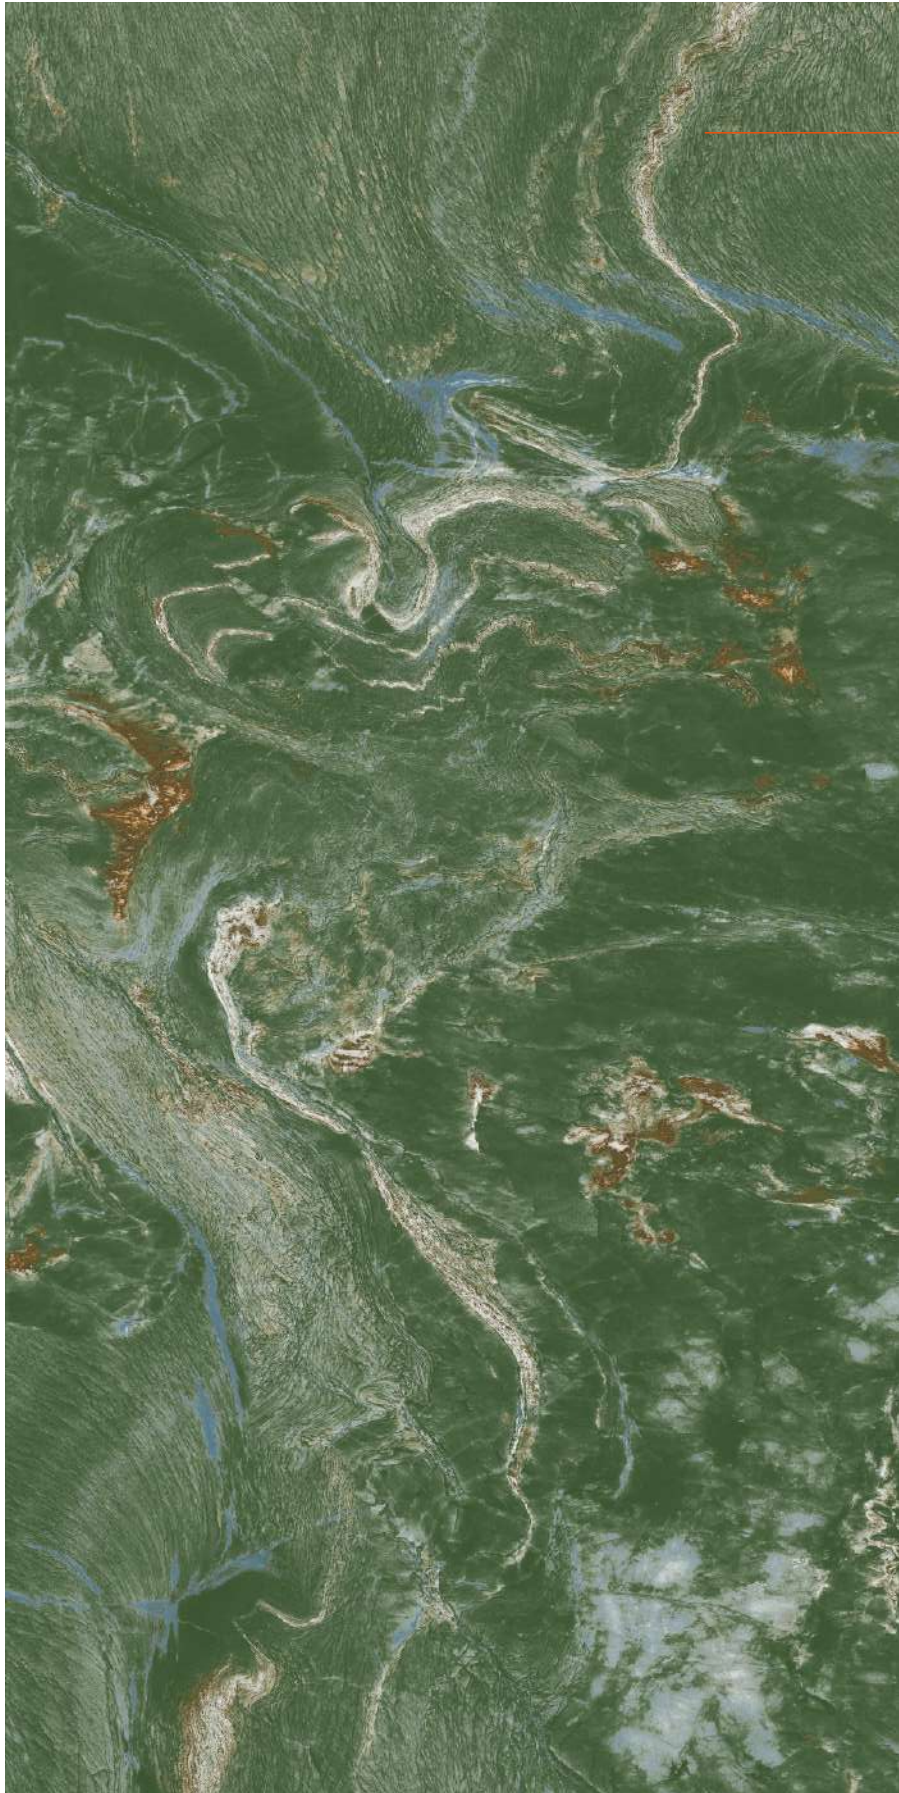

Size :
600x1200MM

Random :
4

Scan for Virtual

BACK TO INDEX

**HIGH
GLOSS
COLLECTION**

LORTEN BLACK

LORTEN GREEN

Finish :
HIGH GLOSS