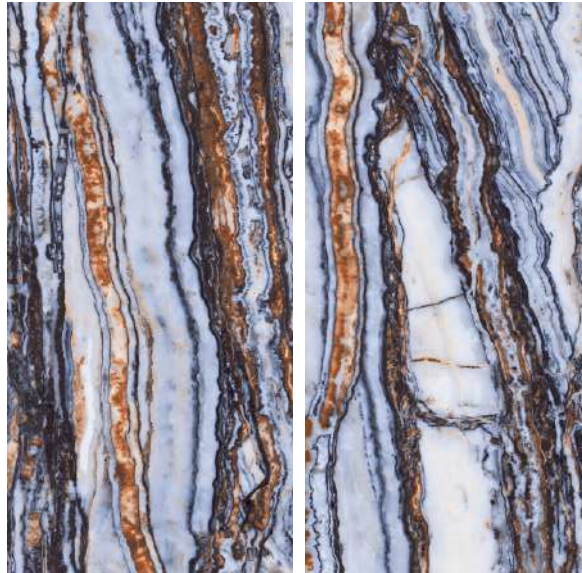

MARMOS BLUE

Finish :
HIGH GLOSS

Size :
600x1200MM

Random :
4