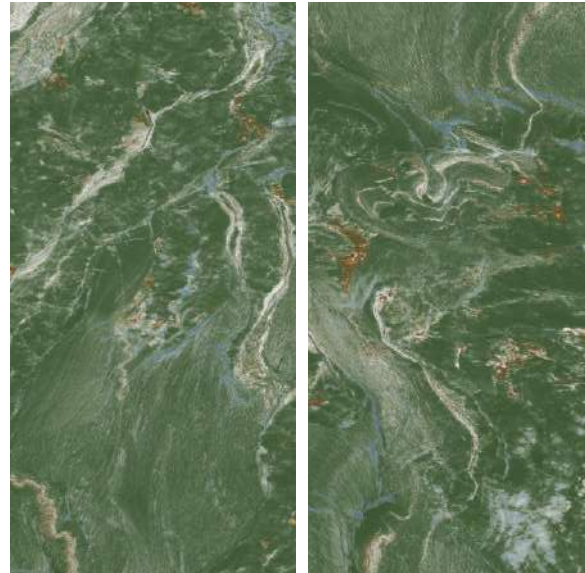

LORTEN GREEN

Finish :
HIGH GLOSS

Size :
600x1200MM

Random :
4

Scan for Virtual

BACK TO INDEX

**HIGH
GLOSS
COLLECTION**