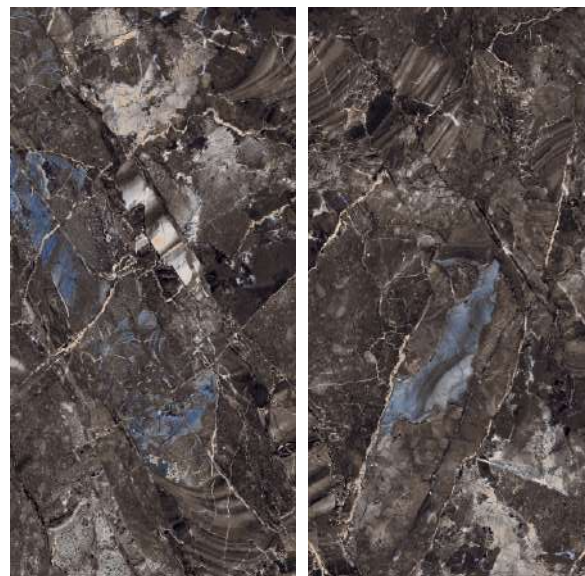

Random :
4

Scan for Virtual

HIGH
GLOSS
COLLECTION

MYTHOS BLACK

MYTHOS BROWN

Finish :
HIGH GLOSS

Size :
600x1200MM

Random :
4