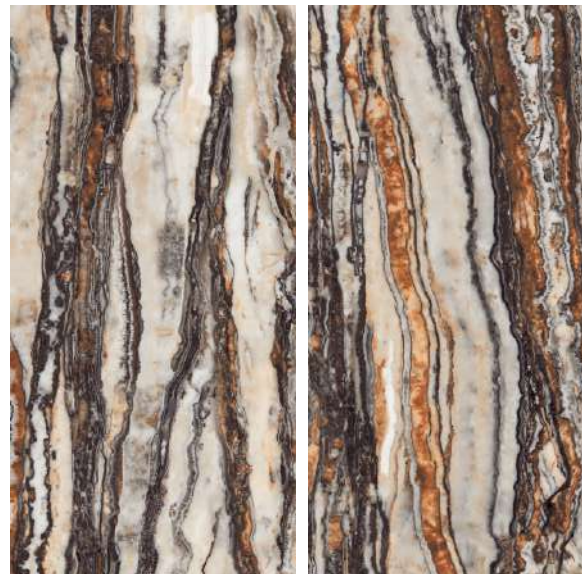

MARMOS BROWN

Finish :
HIGH GLOSS

Size :
600x1200MM

Random :
4

Scan for Virtual

BACK TO INDEX

**HIGH
GLOSS
COLLECTION**