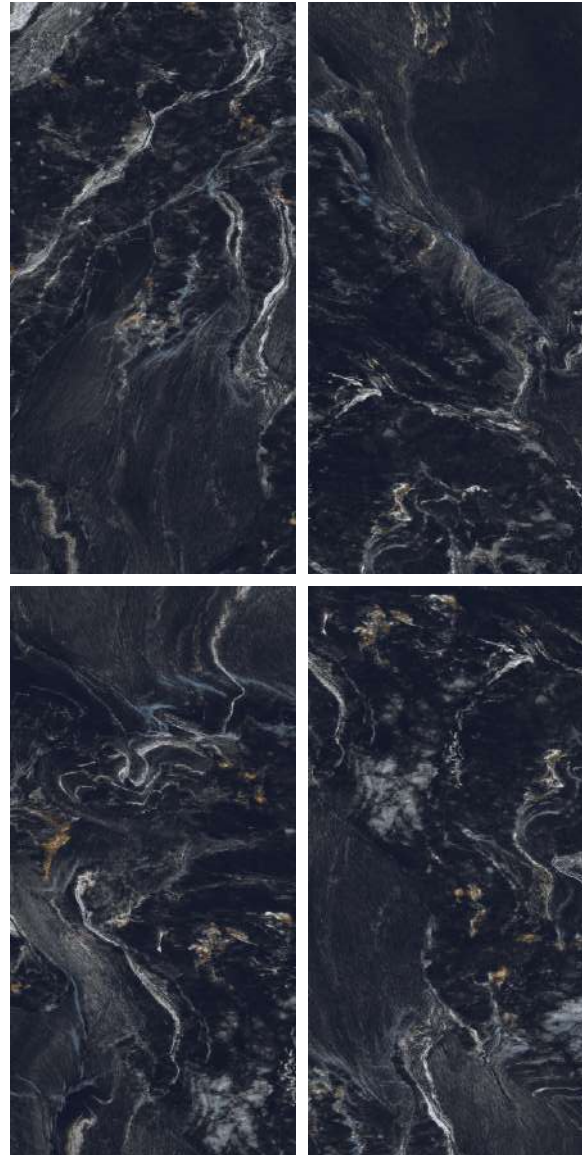

LORTEN BLACK

Finish :
HIGH GLOSS

Size :
600x1200MM

Random :
4

Scan for Virtual

BACK TO INDEX

**HIGH
GLOSS
COLLECTION**