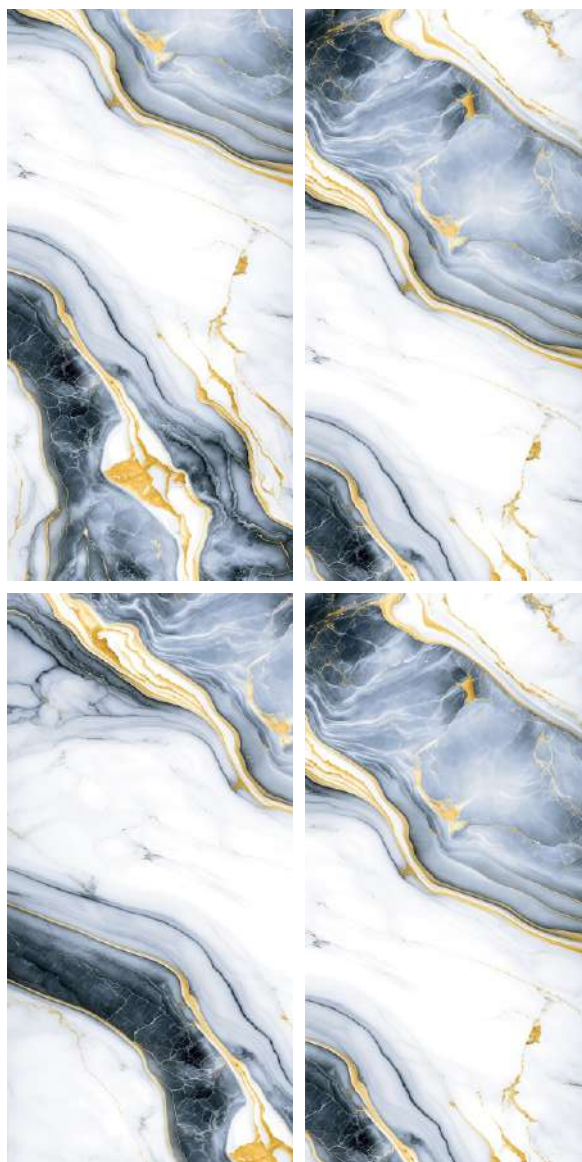

EMPRADORE CHOCO

EMPRADORE NOBLE

Finish :
HIGH GLOSS

Size :
600x1200MM

Random :
4

Scan for Virtual

BACK TO INDEX

**HIGH
GLOSS
COLLECTION**

EMPRADORE NOBLE

FLUID AZUL

Finish :
HIGH GLOSS

Size :
600x1200MM

Random :
3

360°

Scan for Virtual

BACK TO INDEX