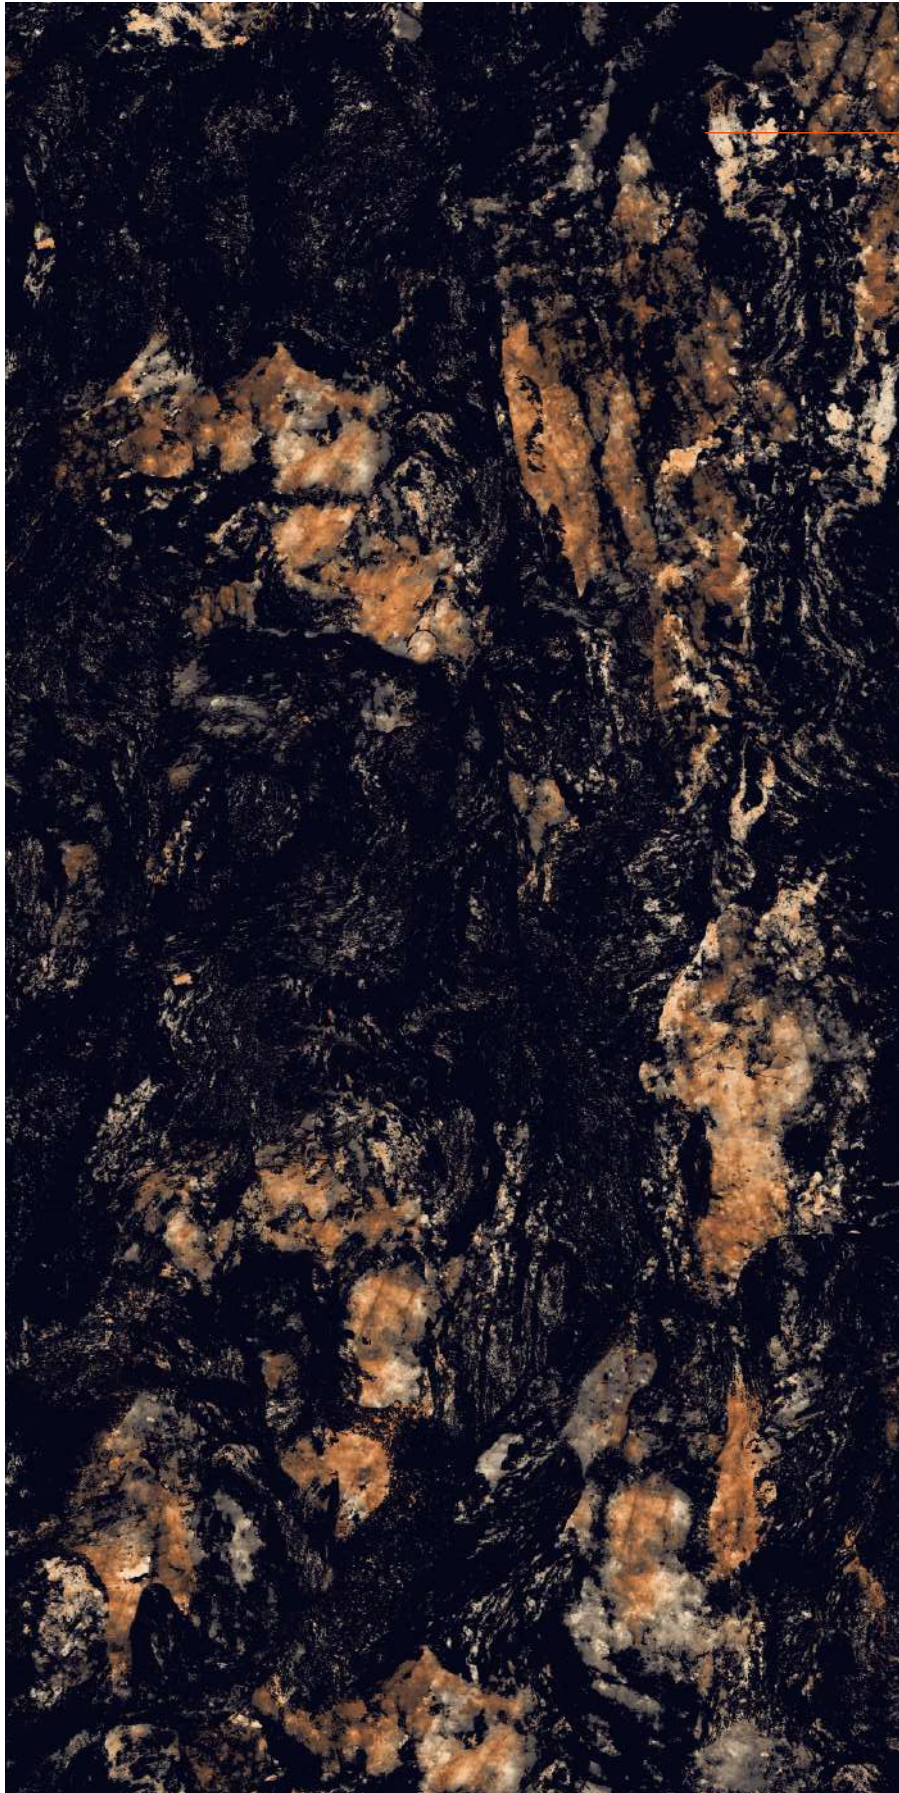

GOLD MARRON

Finish :
HIGH GLOSS

Size :
600x1200MM

Random :
3