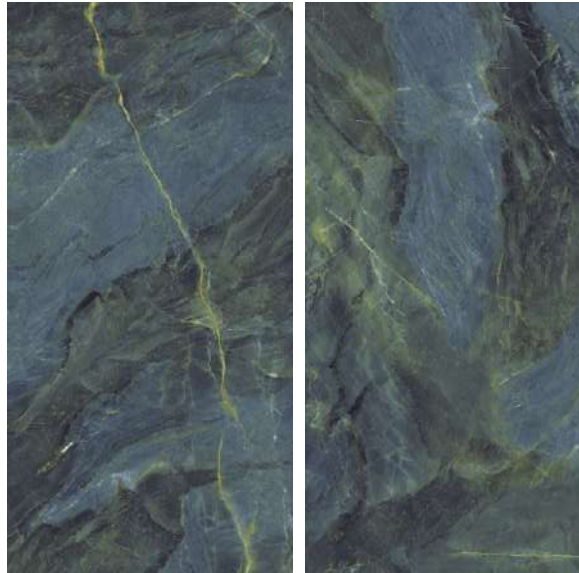

BACK TO INDEX

**HIGH
GLOSS
COLLECTION**

POLARISH NATURAL

RIGA AZUL

Finish :
HIGH GLOSS

Size :
600x1200MM

Random :
4

Scan for Virtual