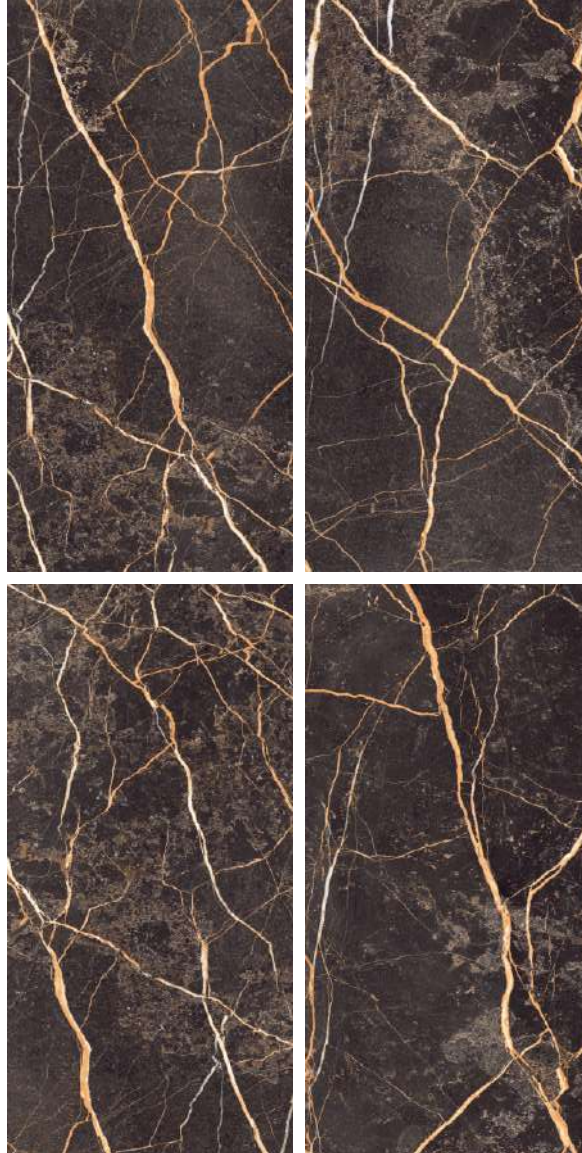

MAXICAN BROWN

Finish :
HIGH GLOSS

Size :
600x1200MM

Random :
4