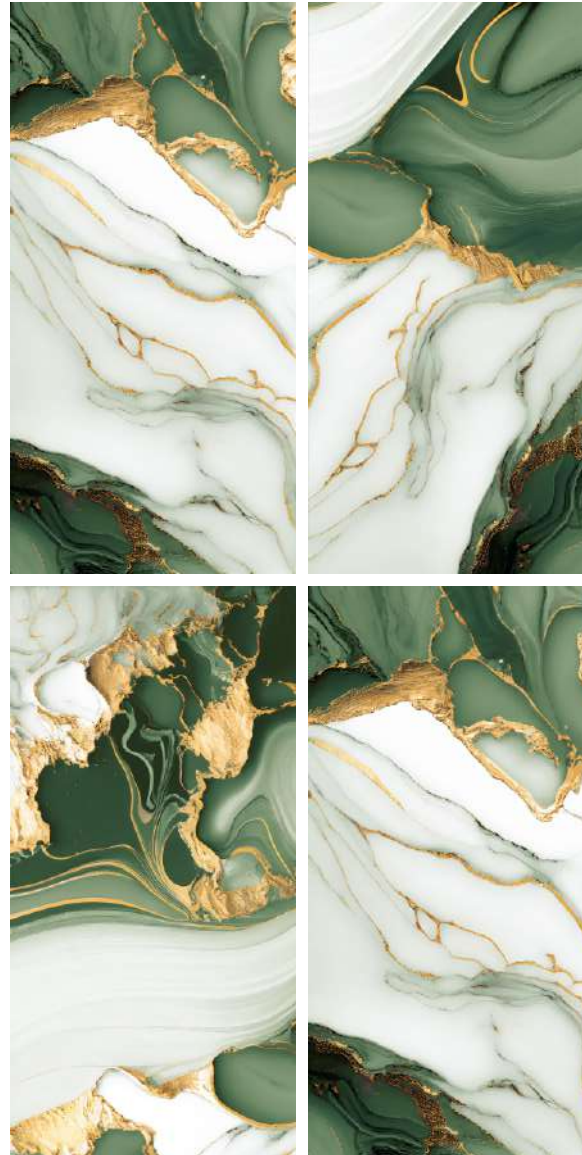

ELEGANT BLUE

ELEGANT GREEN

Finish :
HIGH GLOSS

Size :
600x1200MM

Random :
3

360°

Scan for Virtual

BACK TO INDEX

**HIGH
GLOSS
COLLECTION**

ELEGANT GREEN

EMPRADORE CHOCO

Finish :
HIGH GLOSS

Size :
600x1200MM

Random :
4

Scan for Virtual

HIGH
GLOSS
COLLECTION