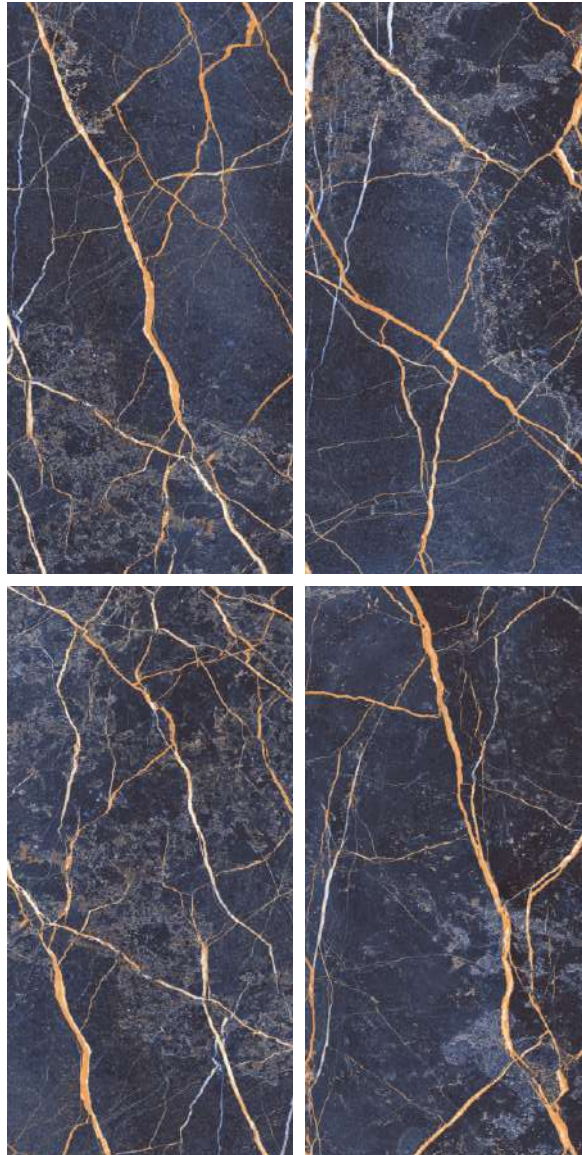

MAXICAN MULTY

Finish :
HIGH GLOSS

Size :
600x1200MM

Random :
4