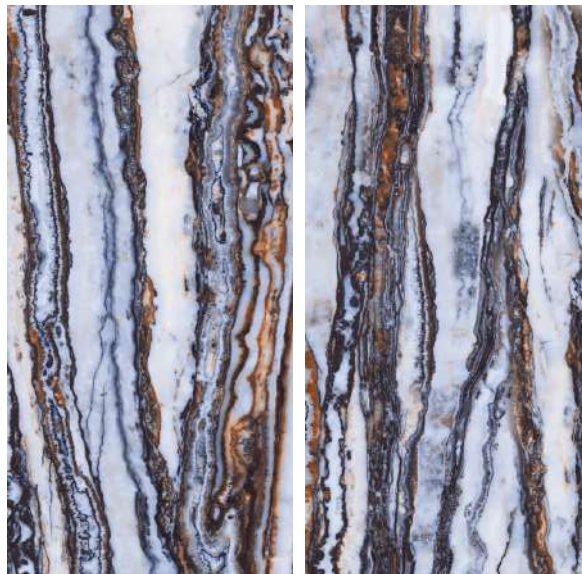

MARMOS BLUE

Finish :
HIGH GLOSS

Size :
600x1200MM

Random :
4